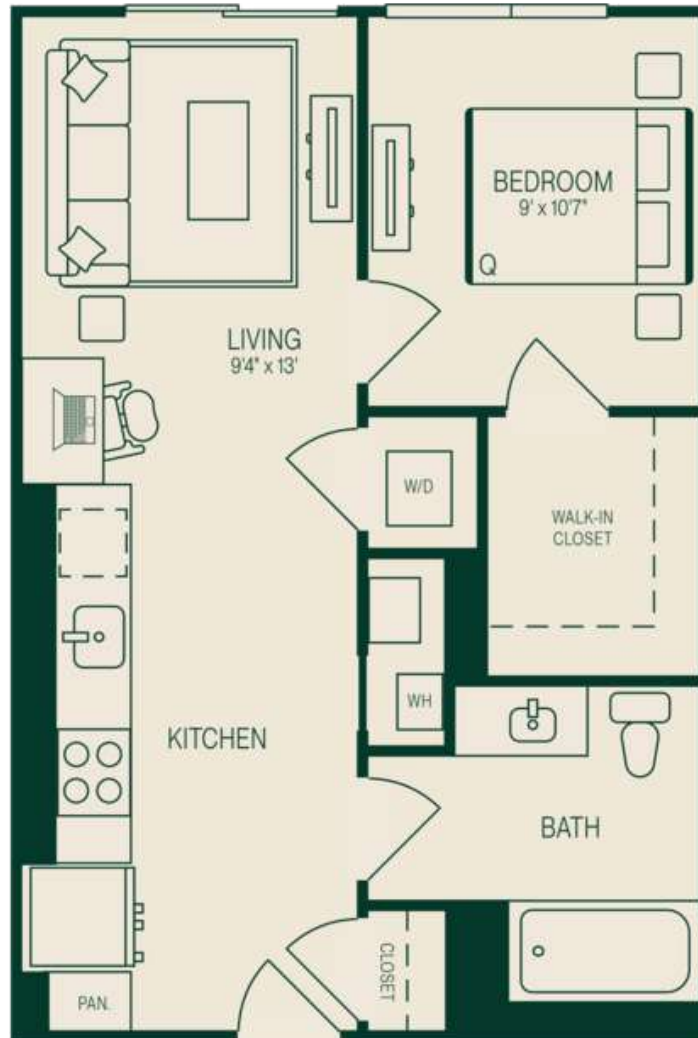

# A1

1 BED / 1 BATH

# 569

SQ. FT.

# JADE

202 Mill Road | Everett, MA 02149

[www.jadevt.com](http://www.jadevt.com)

Floor plans are artist's rendering. All dimensions are approximate. Actual product and specifications may vary in dimension or detail. Not all features are available in every rental home. Prices and availability are subject to change. Rent is based on monthly frequency. Additional fees may apply, such as but not limited to package delivery, trash, water, amenities, etc. Deposits vary. Please see a representative for details.