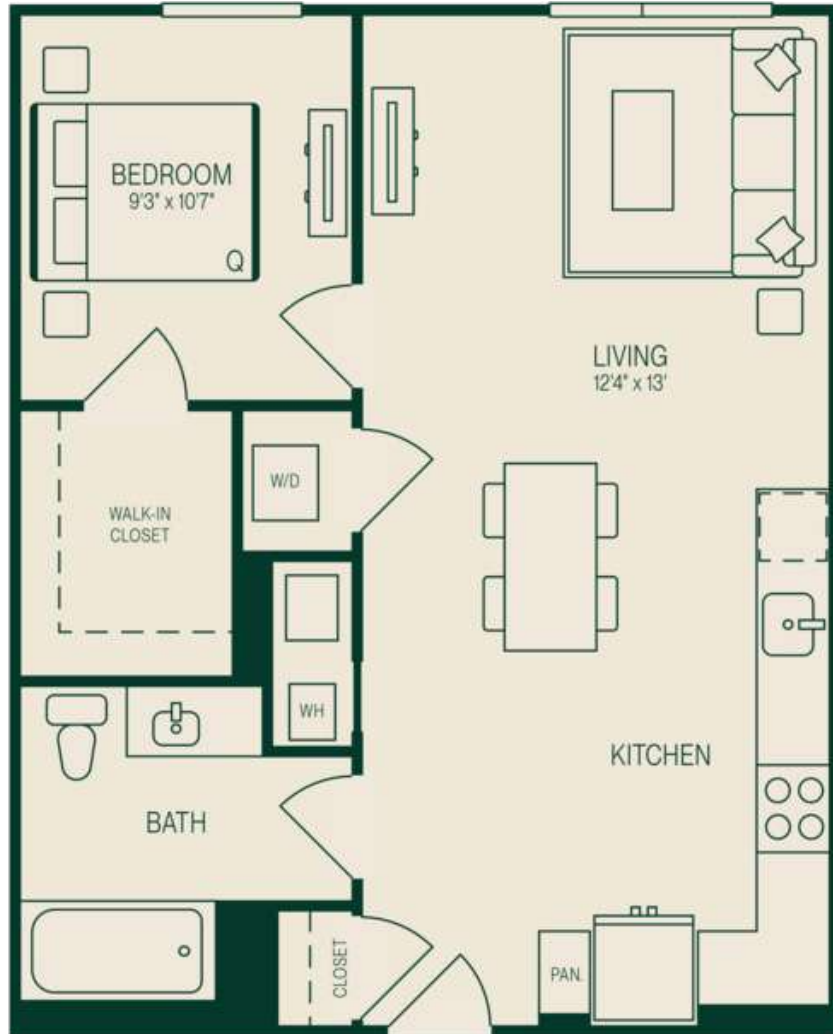

A2.1

1 BED / 1 BATH

678

SQ. FT.

JADE

202 Mill Road | Everett, MA 02149

www.jadevt.com

Floor plans are artist's rendering. All dimensions are approximate. Actual product and specifications may vary in dimension or detail. Not all features are available in every rental home. Prices and availability are subject to change. Rent is based on monthly frequency. Additional fees may apply, such as but not limited to package delivery, trash, water, amenities, etc. Deposits vary. Please see a representative for details.