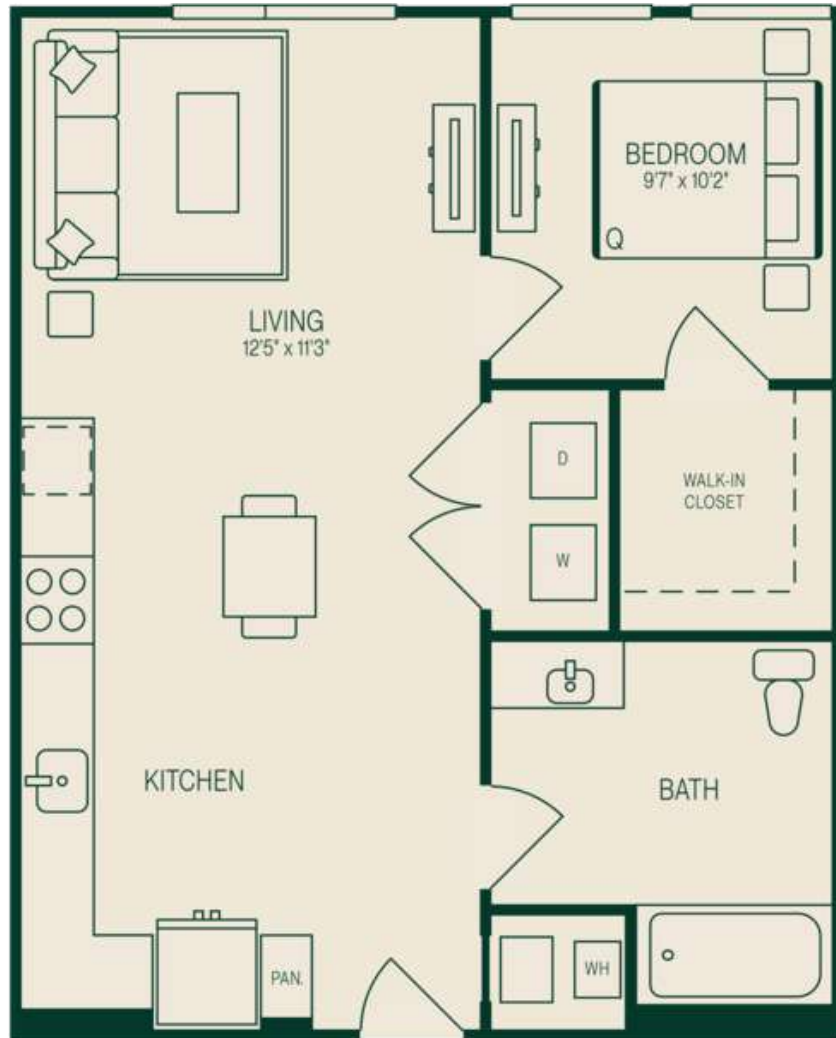

A2.H

1 BED / 1 BATH

676

SQ. FT.

JADE

202 Mill Road | Everett, MA 02149

www.jadevt.com

Floor plans are artist's rendering. All dimensions are approximate. Actual product and specifications may vary in dimension or detail. Not all features are available in every rental home. Prices and availability are subject to change. Rent is based on monthly frequency. Additional fees may apply, such as but not limited to package delivery, trash, water, amenities, etc. Deposits vary. Please see a representative for details.