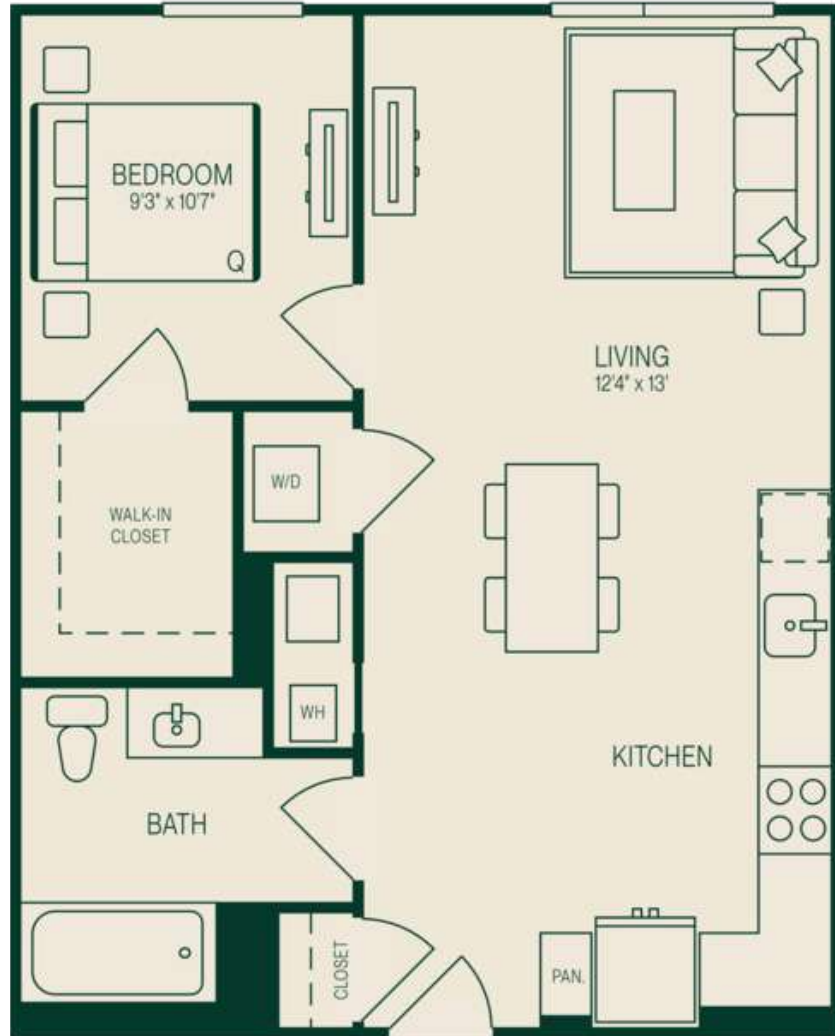

# A2

1 BED / 1 BATH

# 676

SQ. FT.

# JADE

202 Mill Road | Everett, MA 02149

[www.jadevt.com](http://www.jadevt.com)

Floor plans are artist's rendering. All dimensions are approximate. Actual product and specifications may vary in dimension or detail. Not all features are available in every rental home. Prices and availability are subject to change. Rent is based on monthly frequency. Additional fees may apply, such as but not limited to package delivery, trash, water, amenities, etc. Deposits vary. Please see a representative for details.