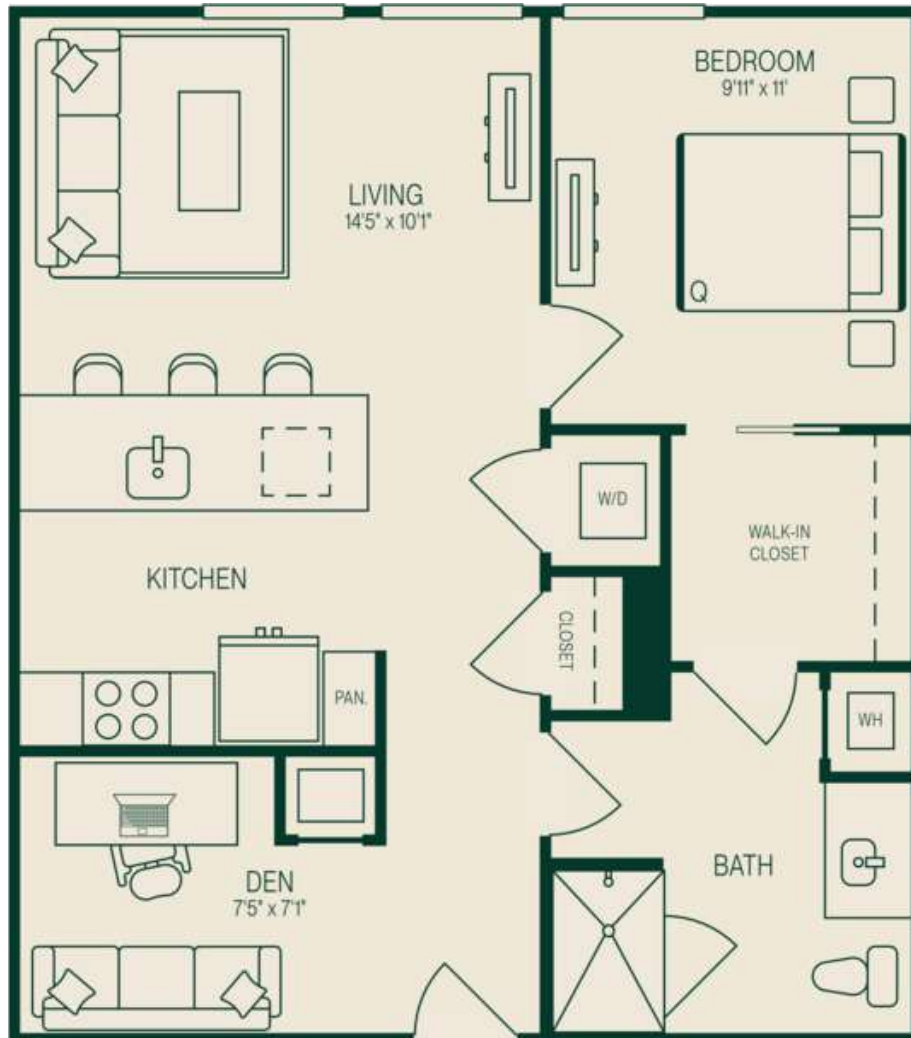

A4.N

1 BED / 1 BATH / DEN

741

SQ. FT.

JADE

202 Mill Road | Everett, MA 02149

www.jadevt.com

Floor plans are artist's rendering. All dimensions are approximate. Actual product and specifications may vary in dimension or detail. Not all features are available in every rental home. Prices and availability are subject to change. Rent is based on monthly frequency. Additional fees may apply, such as but not limited to package delivery, trash, water, amenities, etc. Deposits vary. Please see a representative for details.