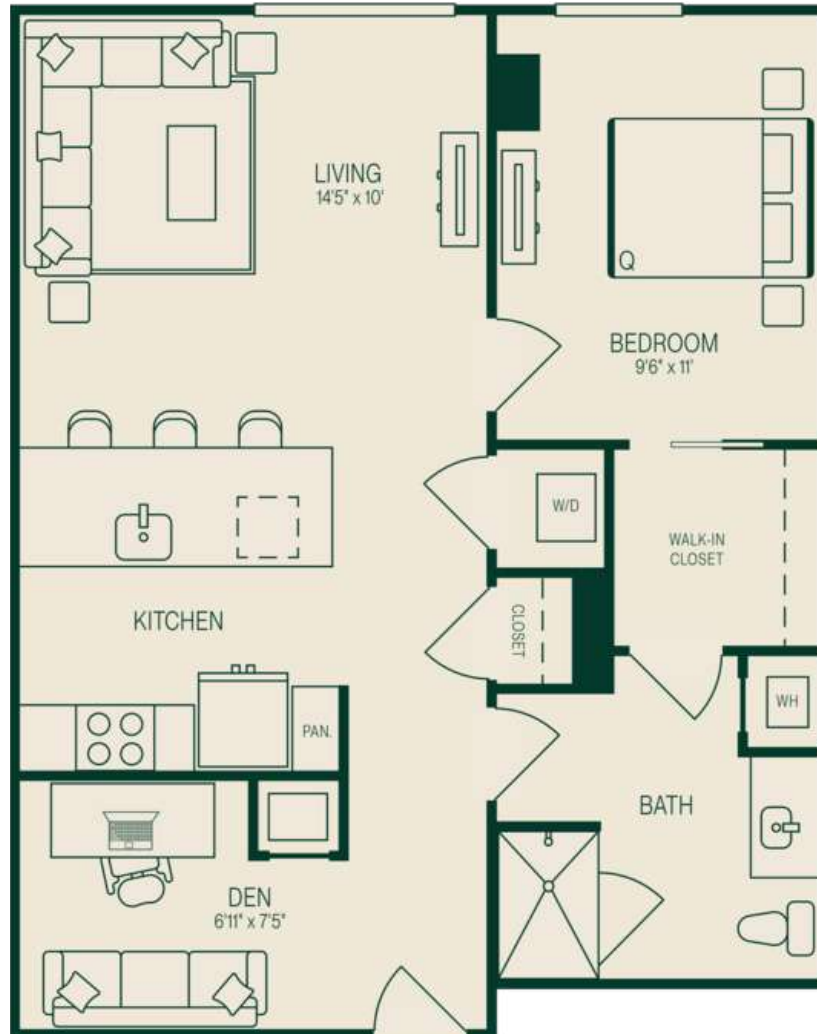

A5.1N

1 BED / 1 BATH / DEN

744

SQ. FT.

JADE

202 Mill Road | Everett, MA 02149

www.jadevt.com

Floor plans are artist's rendering. All dimensions are approximate. Actual product and specifications may vary in dimension or detail. Not all features are available in every rental home. Prices and availability are subject to change. Rent is based on monthly frequency. Additional fees may apply, such as but not limited to package delivery, trash, water, amenities, etc. Deposits vary. Please see a representative for details.