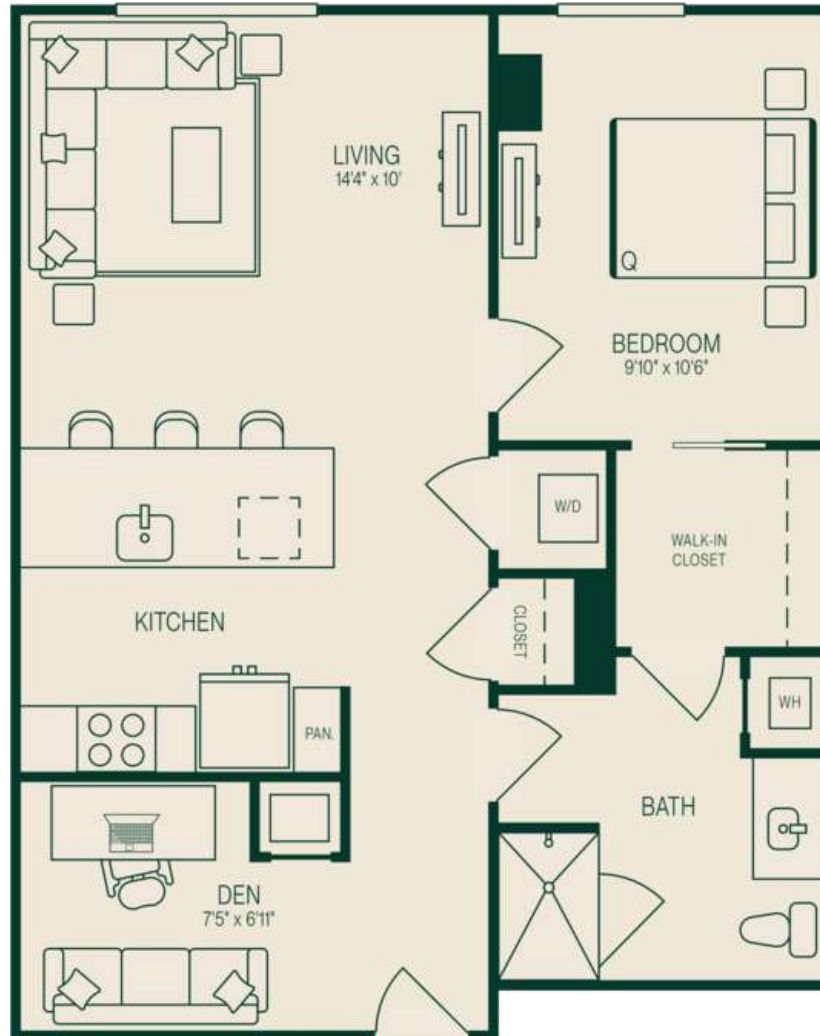

A5.N

1 BED / 1 BATH / DEN

742

SQ. FT.

JADE

202 Mill Road | Everett, MA 02149

www.jadevt.com

Floor plans are artist's rendering. All dimensions are approximate. Actual product and specifications may vary in dimension or detail. Not all features are available in every rental home. Prices and availability are subject to change. Rent is based on monthly frequency. Additional fees may apply, such as but not limited to package delivery, trash, water, amenities, etc. Deposits vary. Please see a representative for details.