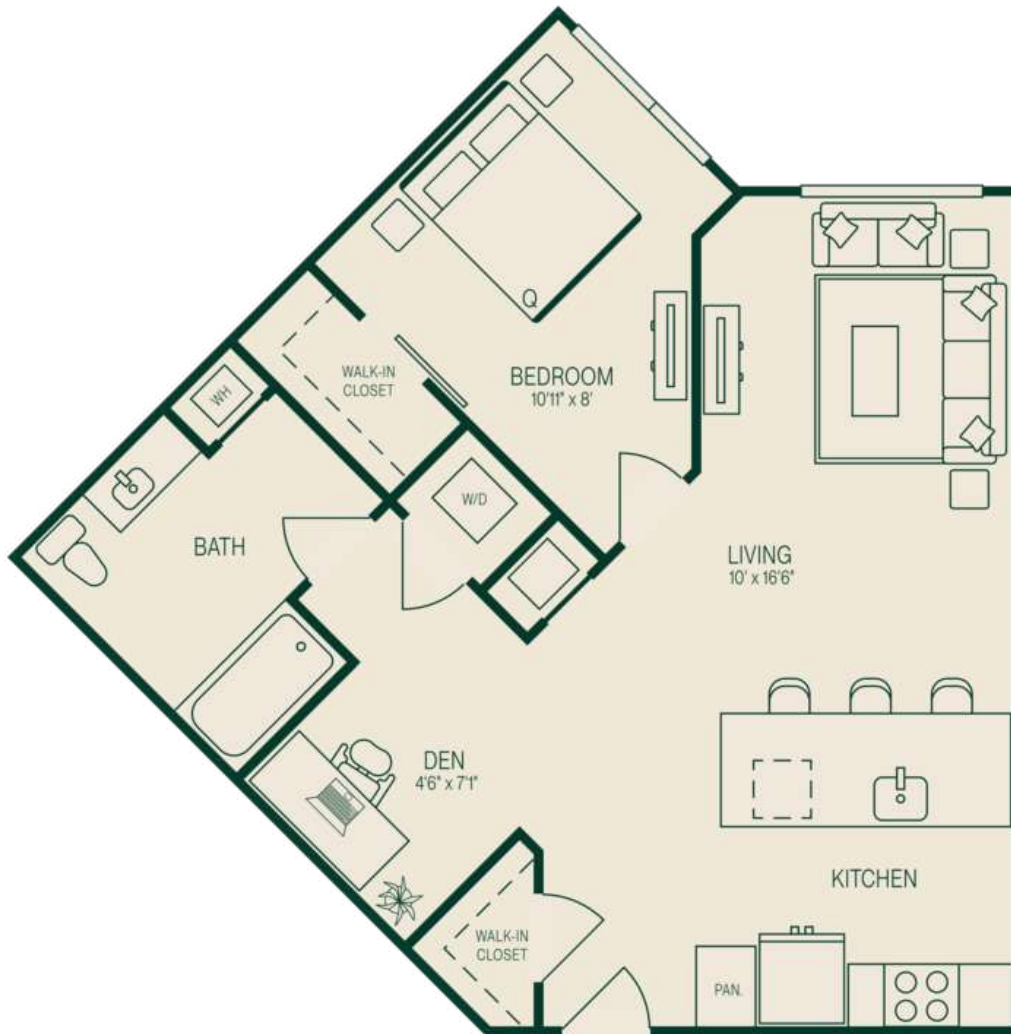

A6.N

1 BED / 1 BATH / DEN

749

SQ. FT.

JADE

202 Mill Road | Everett, MA 02149

www.jadevt.com

Floor plans are artist's rendering. All dimensions are approximate. Actual product and specifications may vary in dimension or detail. Not all features are available in every rental home. Prices and availability are subject to change. Rent is based on monthly frequency. Additional fees may apply, such as but not limited to package delivery, trash, water, amenities, etc. Deposits vary. Please see a representative for details.