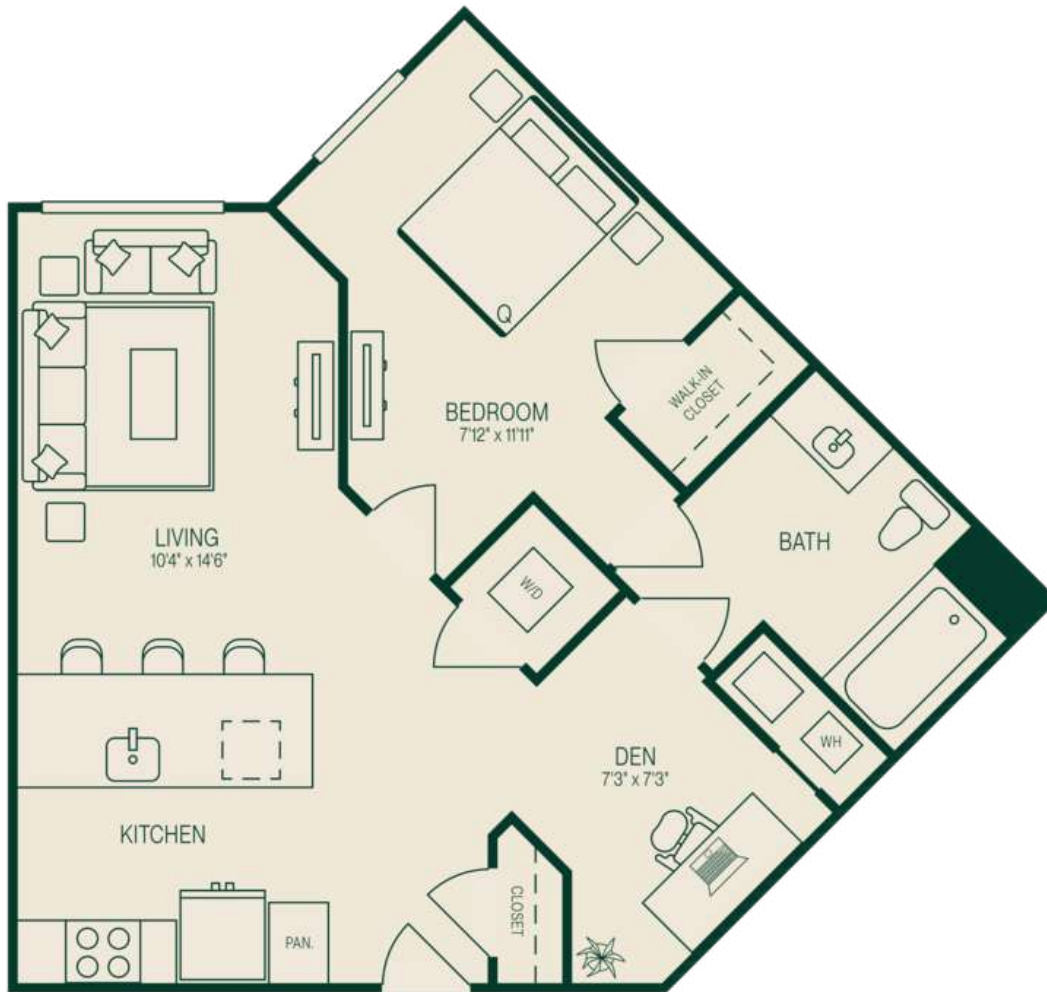

A7.N

1 BED / 1 BATH / DEN

752

SQ. FT.

JADE

202 Mill Road | Everett, MA 02149

www.jadevt.com

Floor plans are artist's rendering. All dimensions are approximate. Actual product and specifications may vary in dimension or detail. Not all features are available in every rental home. Prices and availability are subject to change. Rent is based on monthly frequency. Additional fees may apply, such as but not limited to package delivery, trash, water, amenities, etc. Deposits vary. Please see a representative for details.