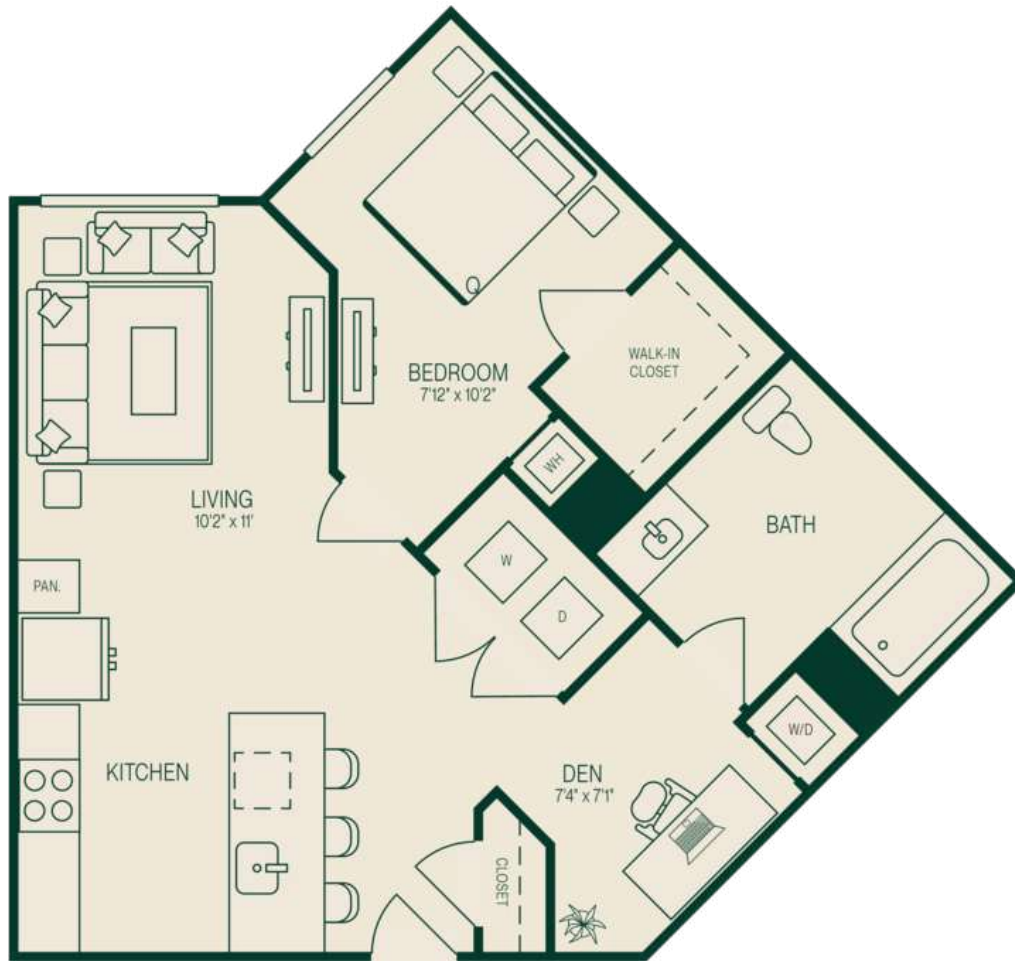

A7.NH

1 BED / 1 BATH / DEN

752

SQ. FT.

JADE

202 Mill Road | Everett, MA 02149

www.jadevt.com

Floor plans are artist's rendering. All dimensions are approximate. Actual product and specifications may vary in dimension or detail. Not all features are available in every rental home. Prices and availability are subject to change. Rent is based on monthly frequency. Additional fees may apply, such as but not limited to package delivery, trash, water, amenities, etc. Deposits vary. Please see a representative for details.