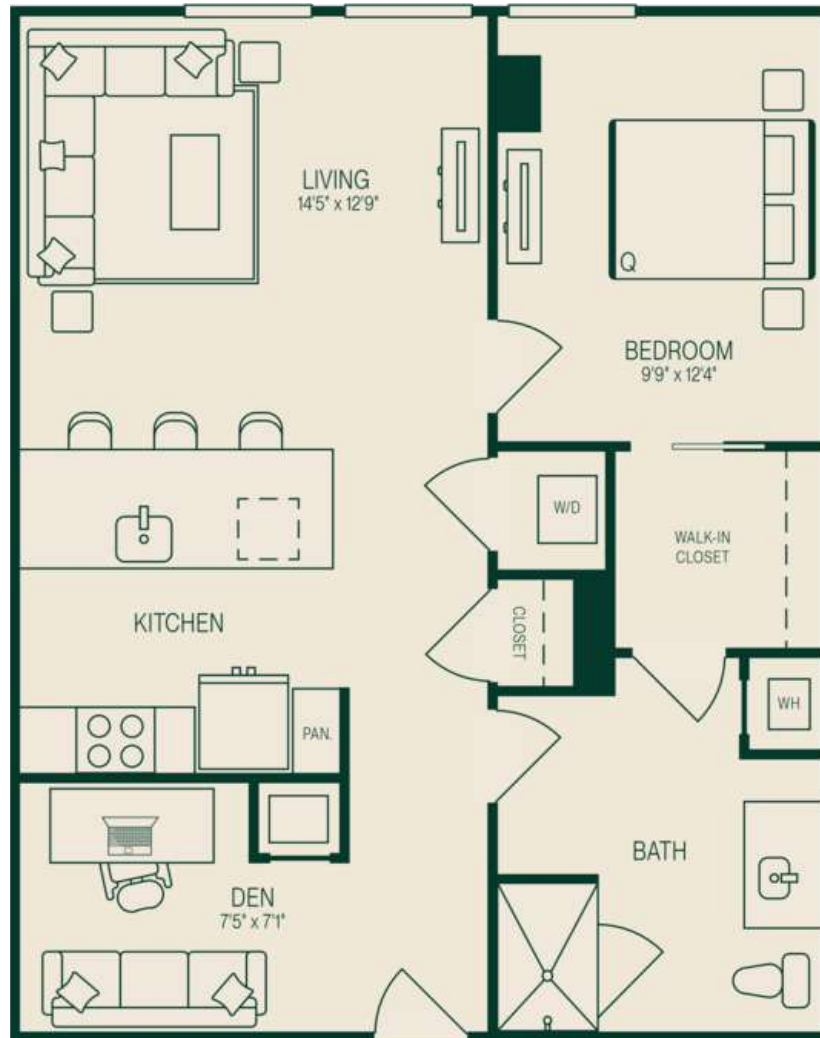

A8N

1 BED / 1 BATH / DEN

807

SQ. FT.

JADE

202 Mill Road | Everett, MA 02149

www.jadevt.com

Floor plans are artist's rendering. All dimensions are approximate. Actual product and specifications may vary in dimension or detail. Not all features are available in every rental home. Prices and availability are subject to change. Rent is based on monthly frequency. Additional fees may apply, such as but not limited to package delivery, trash, water, amenities, etc. Deposits vary. Please see a representative for details.