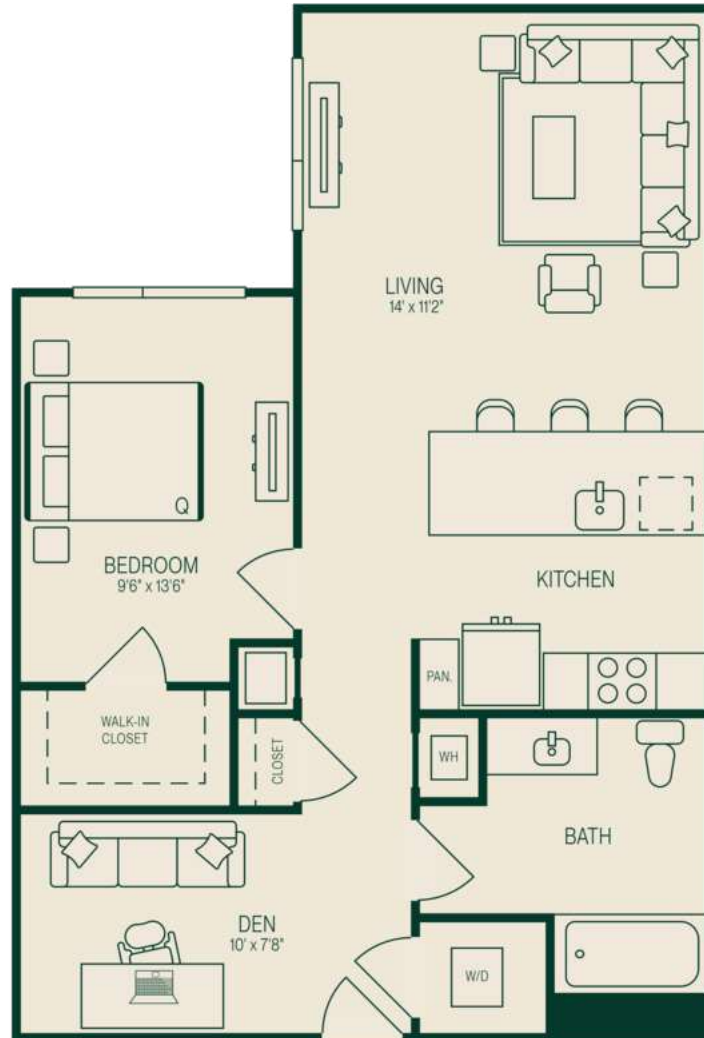

A9N

1 BED / 1 BATH / DEN

837

SQ. FT.

JADE

202 Mill Road | Everett, MA 02149

www.jadevt.com

Floor plans are artist's rendering. All dimensions are approximate. Actual product and specifications may vary in dimension or detail. Not all features are available in every rental home. Prices and availability are subject to change. Rent is based on monthly frequency. Additional fees may apply, such as but not limited to package delivery, trash, water, amenities, etc. Deposits vary. Please see a representative for details.