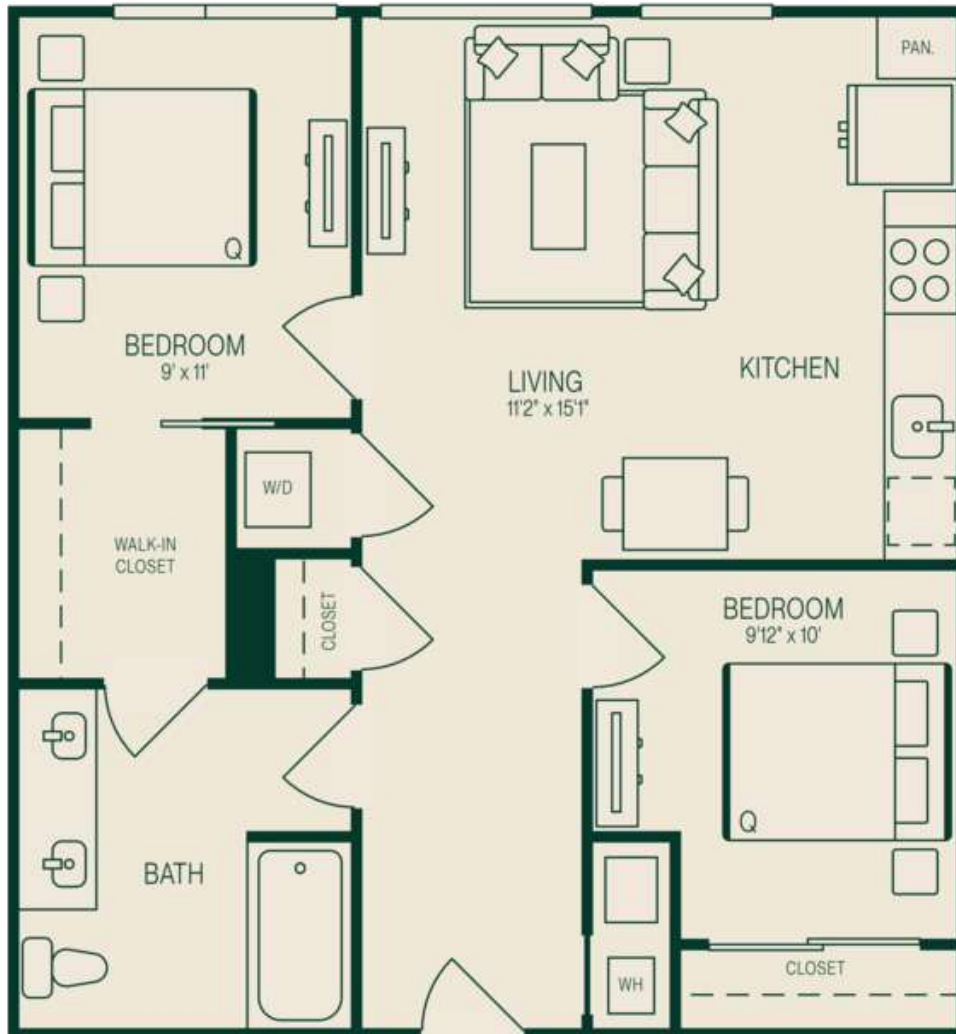

B1

2 BED / 1 BATH

769

SQ. FT.

JADE

202 Mill Road | Everett, MA 02149

www.jadevt.com

Floor plans are artist's rendering. All dimensions are approximate. Actual product and specifications may vary in dimension or detail. Not all features are available in every rental home. Prices and availability are subject to change. Rent is based on monthly frequency. Additional fees may apply, such as but not limited to package delivery, trash, water, amenities, etc. Deposits vary. Please see a representative for details.