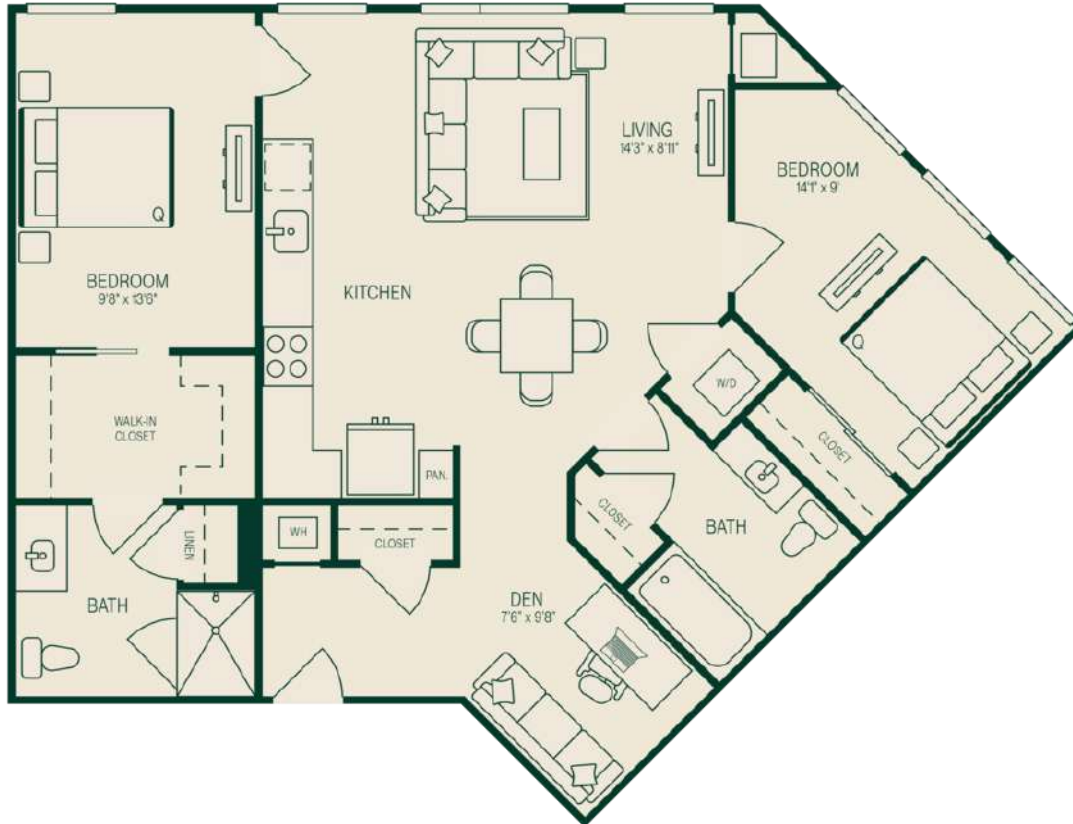

# B10.N

2 BED / 2 BATH / DEN

# 1097

SQ. FT.

# JADE

202 Mill Road | Everett, MA 02149

[www.jadevt.com](http://www.jadevt.com)

Floor plans are artist's rendering. All dimensions are approximate. Actual product and specifications may vary in dimension or detail. Not all features are available in every rental home. Prices and availability are subject to change. Rent is based on monthly frequency. Additional fees may apply, such as but not limited to package delivery, trash, water, amenities, etc. Deposits vary. Please see a representative for details.