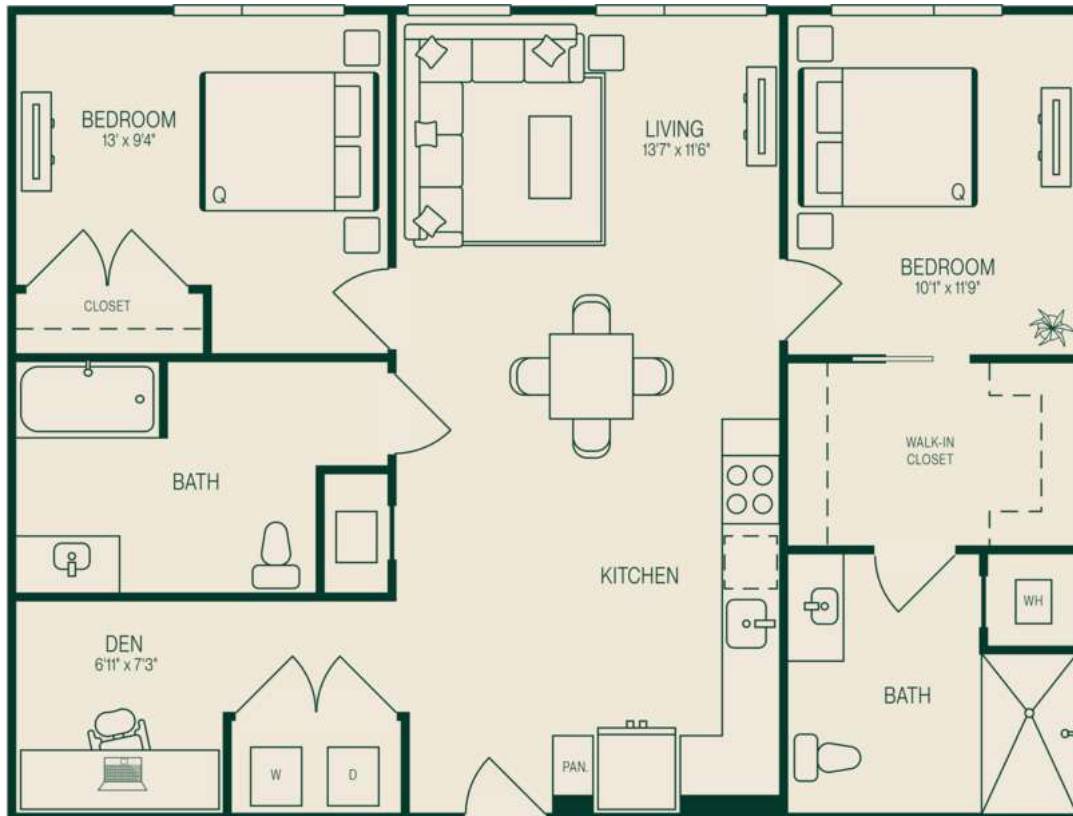

B11.H

2 BED / 2 BATH / DEN

1105

SQ. FT.

JADE

202 Mill Road | Everett, MA 02149

www.jadevt.com

Floor plans are artist's rendering. All dimensions are approximate. Actual product and specifications may vary in dimension or detail. Not all features are available in every rental home. Prices and availability are subject to change. Rent is based on monthly frequency. Additional fees may apply, such as but not limited to package delivery, trash, water, amenities, etc. Deposits vary. Please see a representative for details.