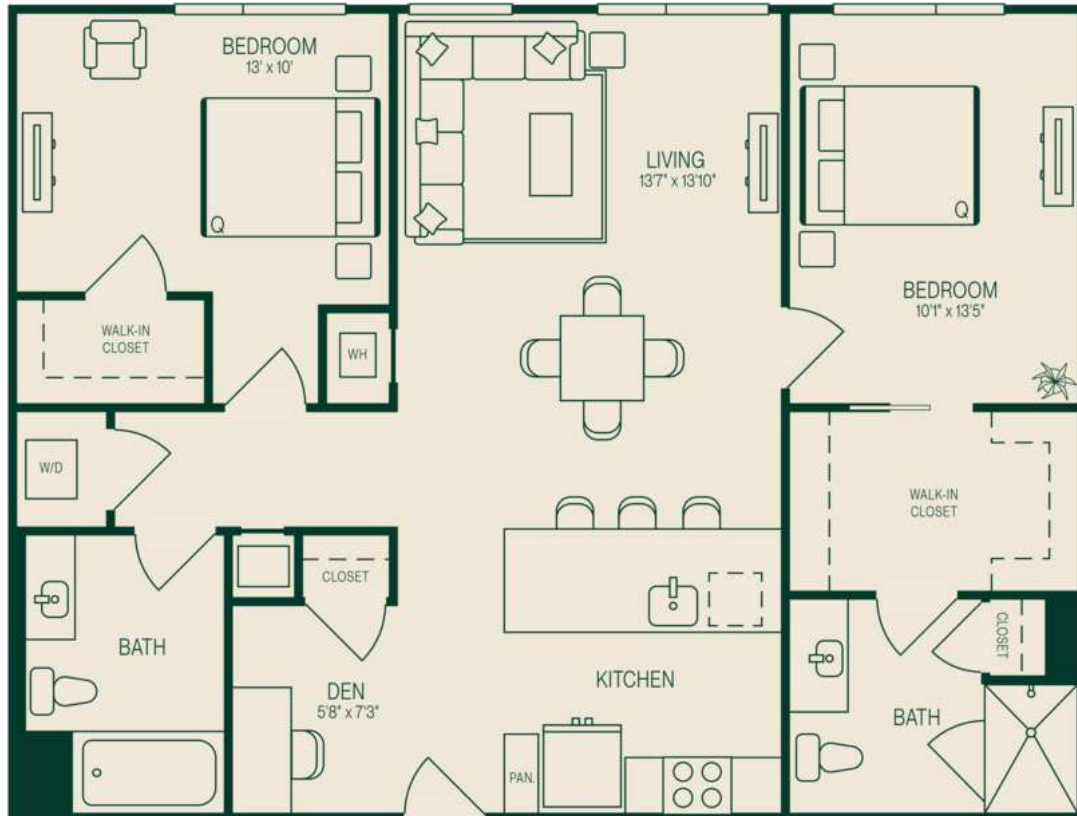

B11

2 BED / 2 BATH / DEN

1105

SQ. FT.

JADE

202 Mill Road | Everett, MA 02149

www.jadevt.com

Floor plans are artist's rendering. All dimensions are approximate. Actual product and specifications may vary in dimension or detail. Not all features are available in every rental home. Prices and availability are subject to change. Rent is based on monthly frequency. Additional fees may apply, such as but not limited to package delivery, trash, water, amenities, etc. Deposits vary. Please see a representative for details.