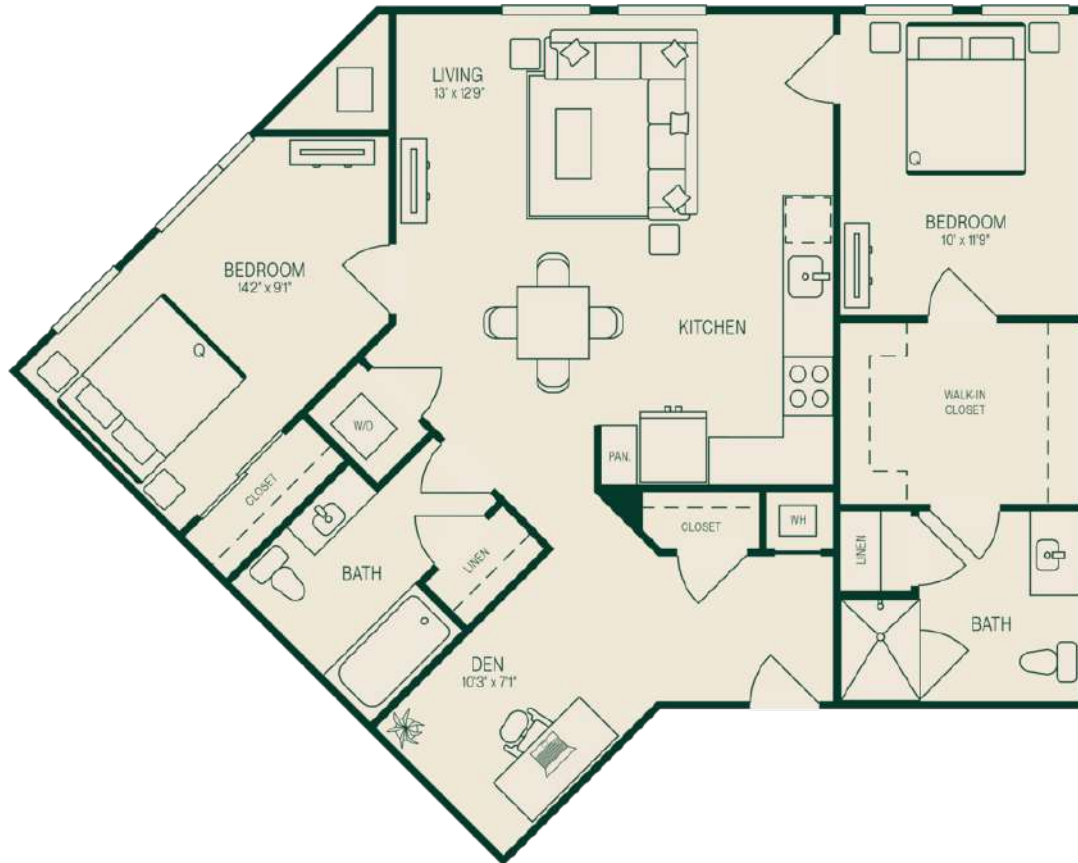

# B12.N

2 BED / 2 BATH / DEN

# 1120

SQ. FT.

# JADE

202 Mill Road | Everett, MA 02149

[www.jadevt.com](http://www.jadevt.com)

Floor plans are artist's rendering. All dimensions are approximate. Actual product and specifications may vary in dimension or detail. Not all features are available in every rental home. Prices and availability are subject to change. Rent is based on monthly frequency. Additional fees may apply, such as but not limited to package delivery, trash, water, amenities, etc. Deposits vary. Please see a representative for details.