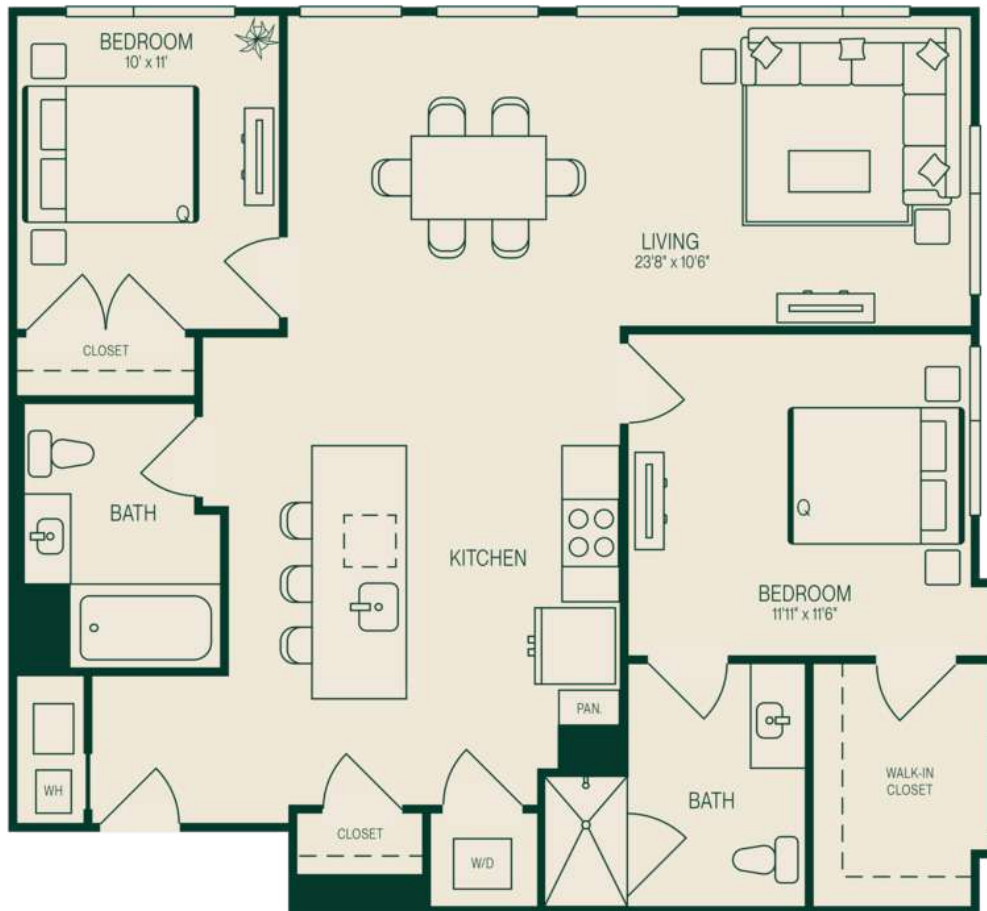

# B13

2 BED / 2 BATH

# 1124

SQ. FT.

# JADE

202 Mill Road | Everett, MA 02149

[www.jadevt.com](http://www.jadevt.com)

Floor plans are artist's rendering. All dimensions are approximate. Actual product and specifications may vary in dimension or detail. Not all features are available in every rental home. Prices and availability are subject to change. Rent is based on monthly frequency. Additional fees may apply, such as but not limited to package delivery, trash, water, amenities, etc. Deposits vary. Please see a representative for details.