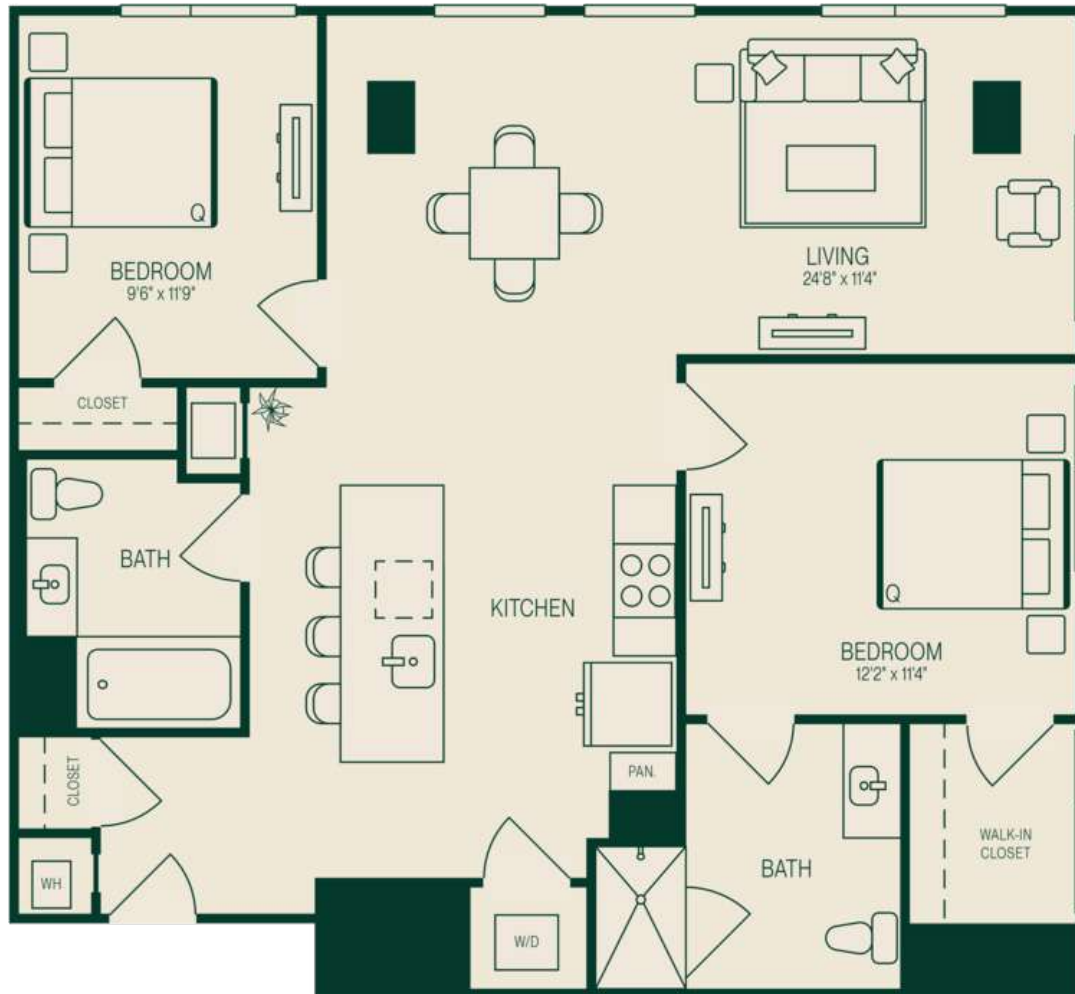

# B14

2 BED / 2 BATH

# 1152

SQ. FT.

# JADE

202 Mill Road | Everett, MA 02149

[www.jadevt.com](http://www.jadevt.com)

Floor plans are artist's rendering. All dimensions are approximate. Actual product and specifications may vary in dimension or detail. Not all features are available in every rental home. Prices and availability are subject to change. Rent is based on monthly frequency. Additional fees may apply, such as but not limited to package delivery, trash, water, amenities, etc. Deposits vary. Please see a representative for details.