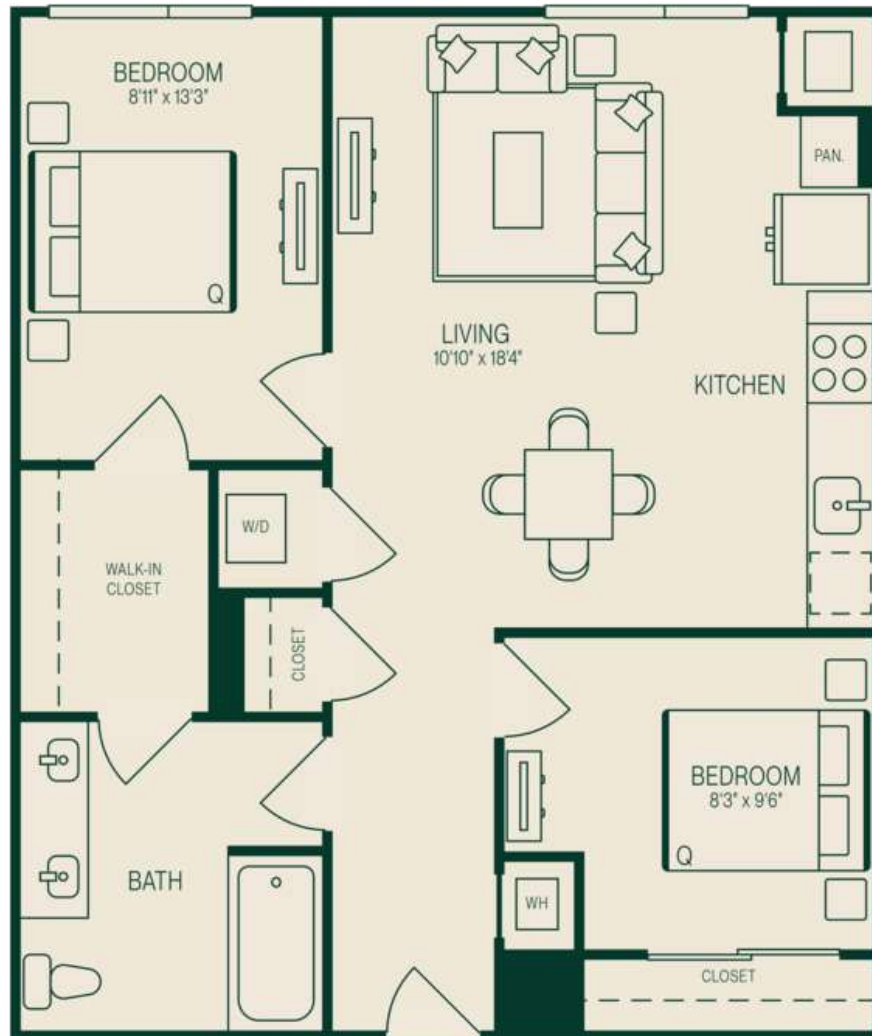

# B2.U

2 BED / 1 BATH

# 845

SQ. FT.

# JADE

202 Mill Road | Everett, MA 02149

[www.jadevt.com](http://www.jadevt.com)

Floor plans are artist's rendering. All dimensions are approximate. Actual product and specifications may vary in dimension or detail. Not all features are available in every rental home. Prices and availability are subject to change. Rent is based on monthly frequency. Additional fees may apply, such as but not limited to package delivery, trash, water, amenities, etc. Deposits vary. Please see a representative for details.