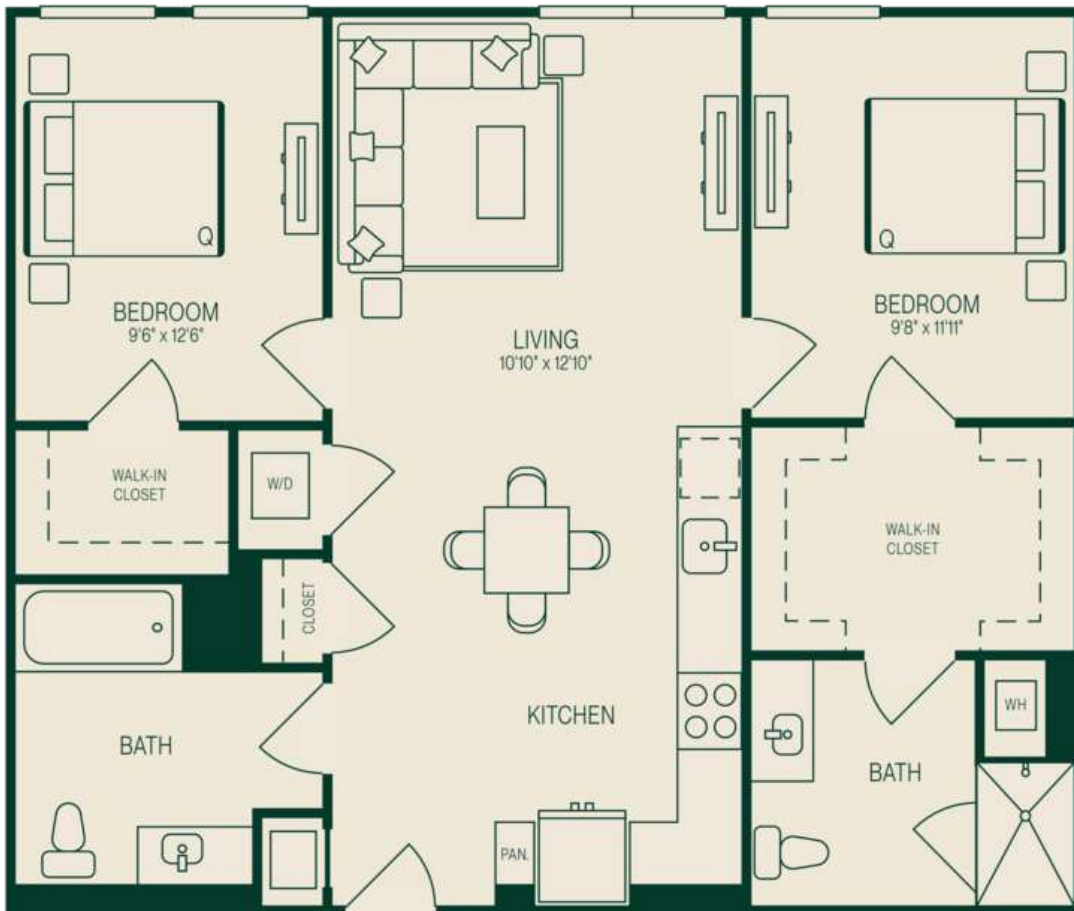

B3

2 BED / 2 BATH

981

SQ. FT.

JADE

202 Mill Road | Everett, MA 02149

www.jadevt.com

Floor plans are artist's rendering. All dimensions are approximate. Actual product and specifications may vary in dimension or detail. Not all features are available in every rental home. Prices and availability are subject to change. Rent is based on monthly frequency. Additional fees may apply, such as but not limited to package delivery, trash, water, amenities, etc. Deposits vary. Please see a representative for details.