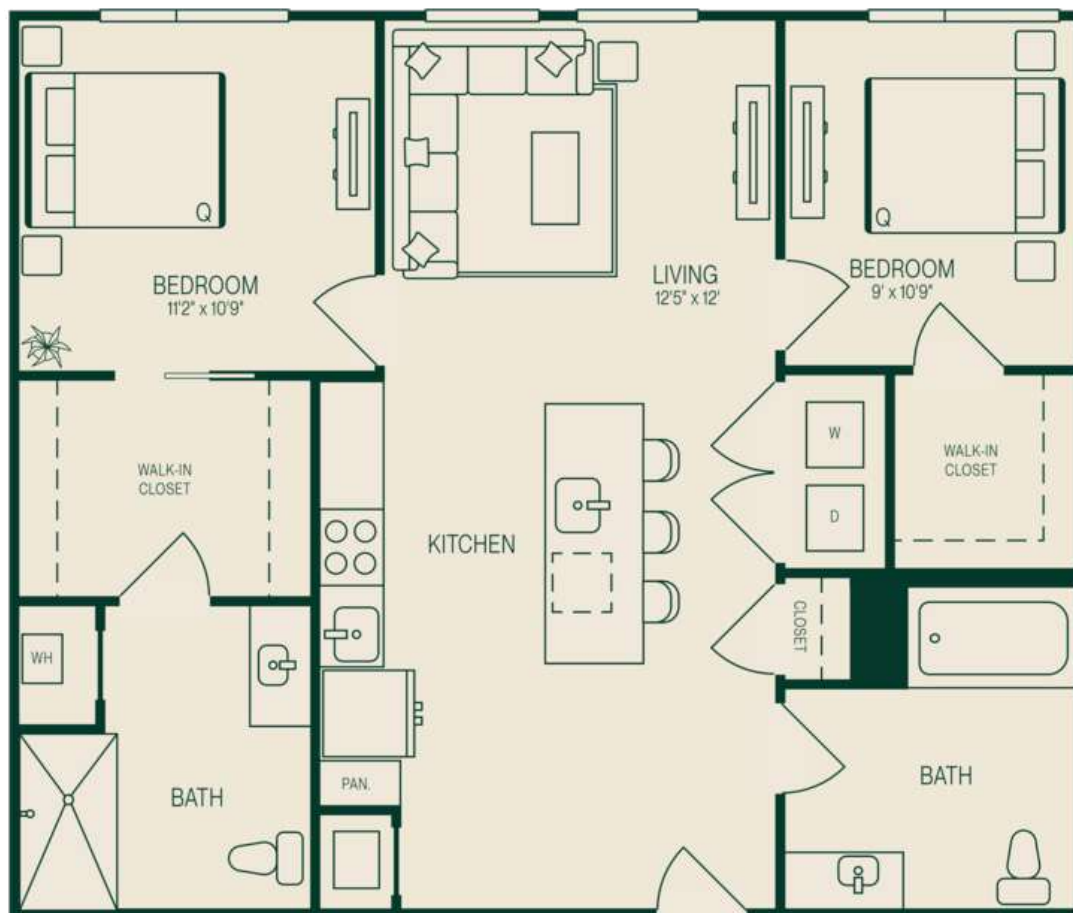

B4.H

2 BED / 2 BATH

987

SQ. FT.

JADE

202 Mill Road | Everett, MA 02149

www.jadevt.com

Floor plans are artist's rendering. All dimensions are approximate. Actual product and specifications may vary in dimension or detail. Not all features are available in every rental home. Prices and availability are subject to change. Rent is based on monthly frequency. Additional fees may apply, such as but not limited to package delivery, trash, water, amenities, etc. Deposits vary. Please see a representative for details.