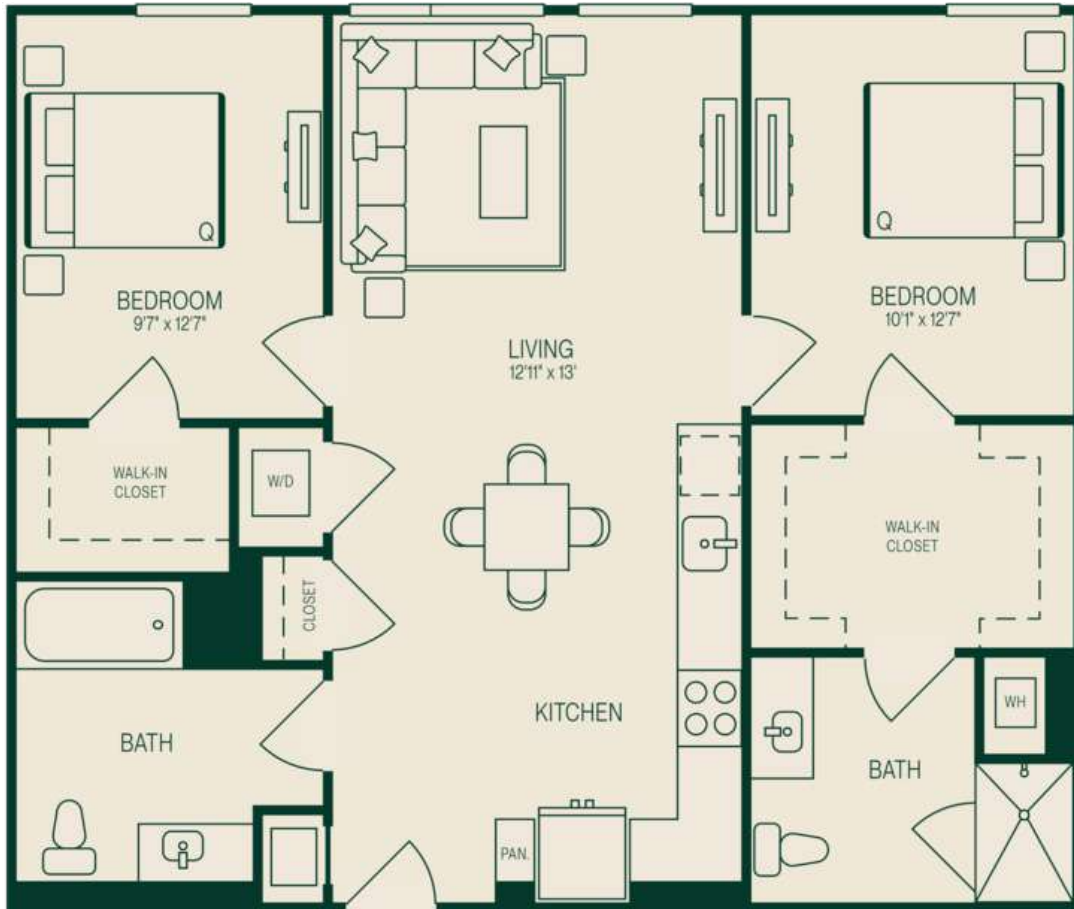

B5

2 BED / 2 BATH

994

SQ. FT.

JADE

202 Mill Road | Everett, MA 02149

www.jadevt.com

Floor plans are artist's rendering. All dimensions are approximate. Actual product and specifications may vary in dimension or detail. Not all features are available in every rental home. Prices and availability are subject to change. Rent is based on monthly frequency. Additional fees may apply, such as but not limited to package delivery, trash, water, amenities, etc. Deposits vary. Please see a representative for details.