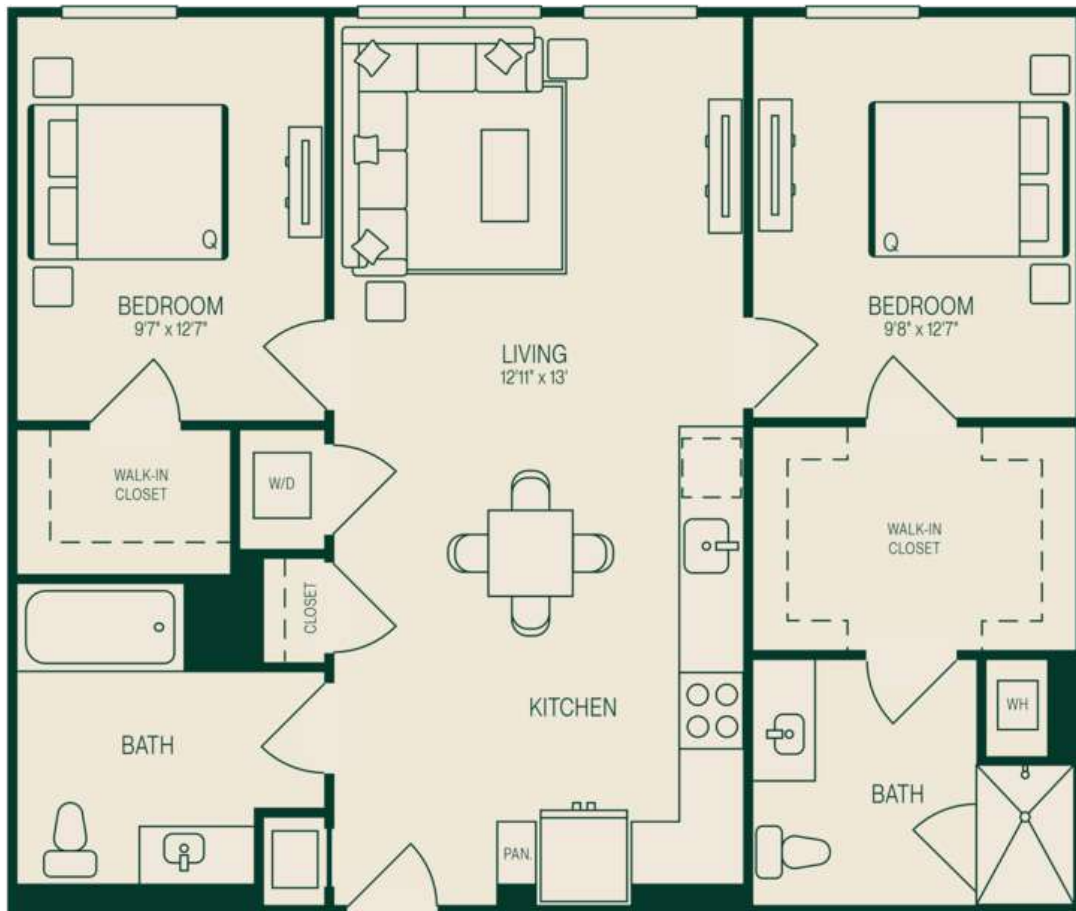

# B6

2 BED / 2 BATH

# 998

SQ. FT.

# JADE

202 Mill Road | Everett, MA 02149

[www.jadevt.com](http://www.jadevt.com)

Floor plans are artist's rendering. All dimensions are approximate. Actual product and specifications may vary in dimension or detail. Not all features are available in every rental home. Prices and availability are subject to change. Rent is based on monthly frequency. Additional fees may apply, such as but not limited to package delivery, trash, water, amenities, etc. Deposits vary. Please see a representative for details.