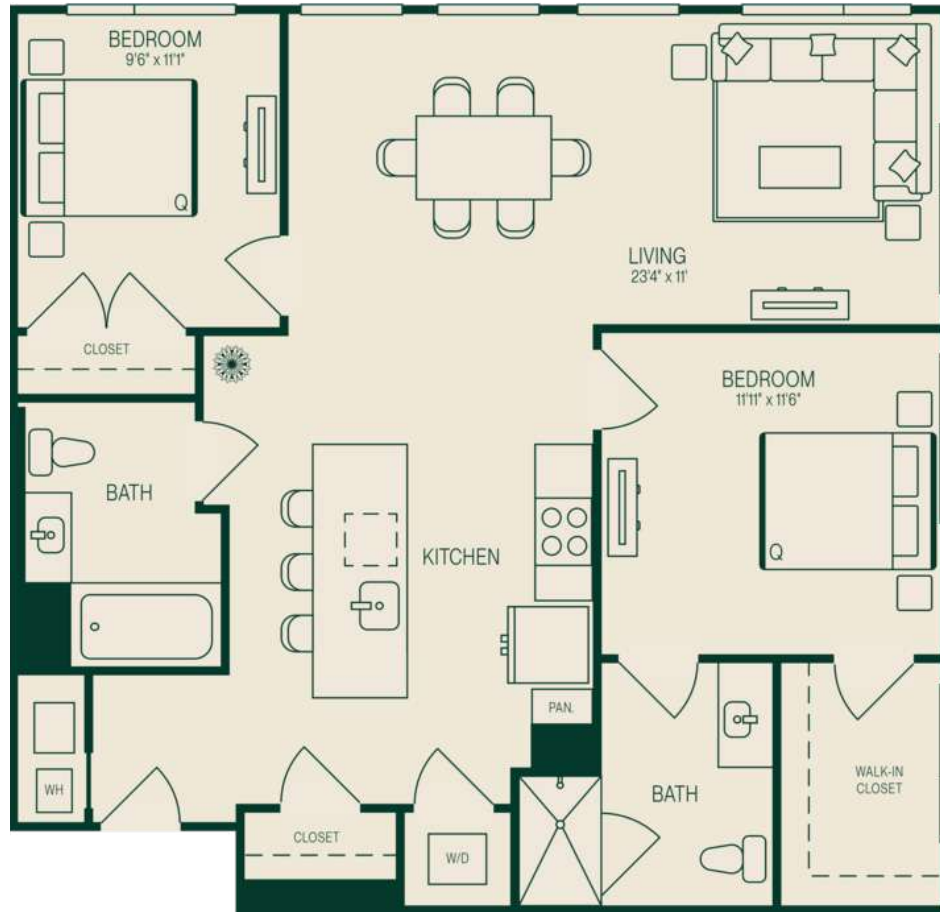

B7

2 BED / 2 BATH

1087

SQ. FT.

<h1>JADE</h1>	202 Mill Road Everett, MA 02149
	www.jadevt.com

Floor plans are artist's rendering. All dimensions are approximate. Actual product and specifications may vary in dimension or detail. Not all features are available in every rental home. Prices and availability are subject to change. Rent is based on monthly frequency. Additional fees may apply, such as but not limited to package delivery, trash, water, amenities, etc. Deposits vary. Please see a representative for details.