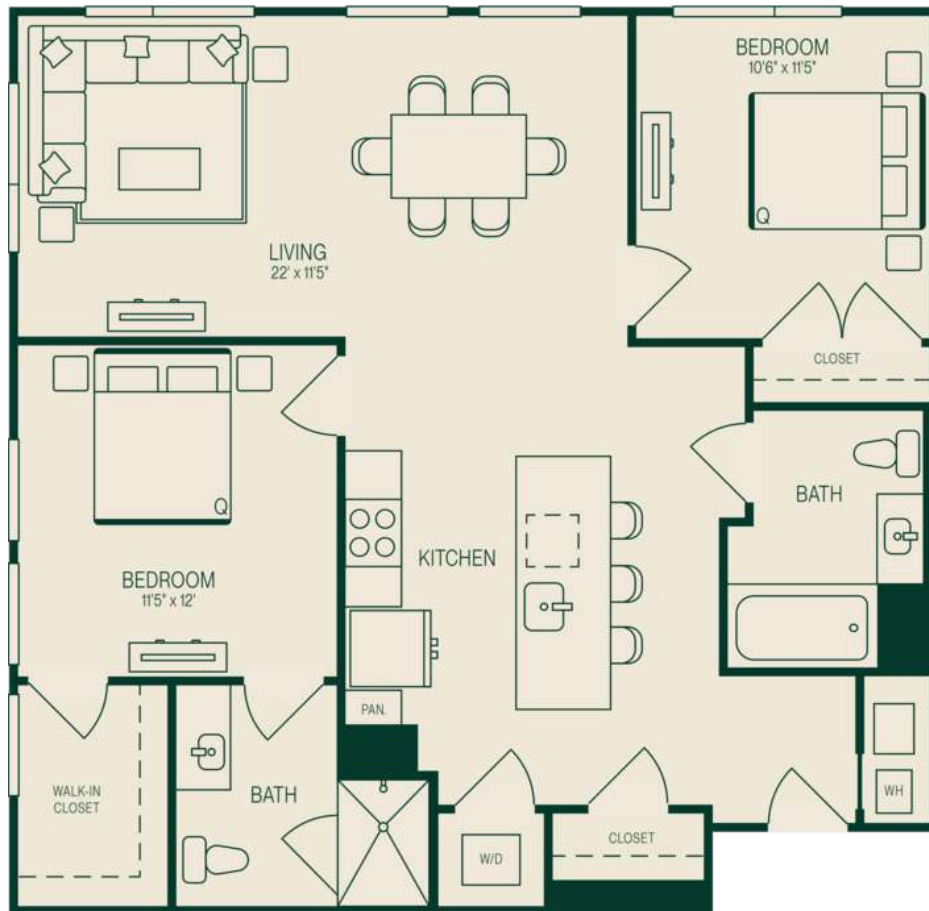

B8

2 BED / 2 BATH

1091

SQ. FT.

JADE

202 Mill Road | Everett, MA 02149

www.jadevt.com

Floor plans are artist's rendering. All dimensions are approximate. Actual product and specifications may vary in dimension or detail. Not all features are available in every rental home. Prices and availability are subject to change. Rent is based on monthly frequency. Additional fees may apply, such as but not limited to package delivery, trash, water, amenities, etc. Deposits vary. Please see a representative for details.