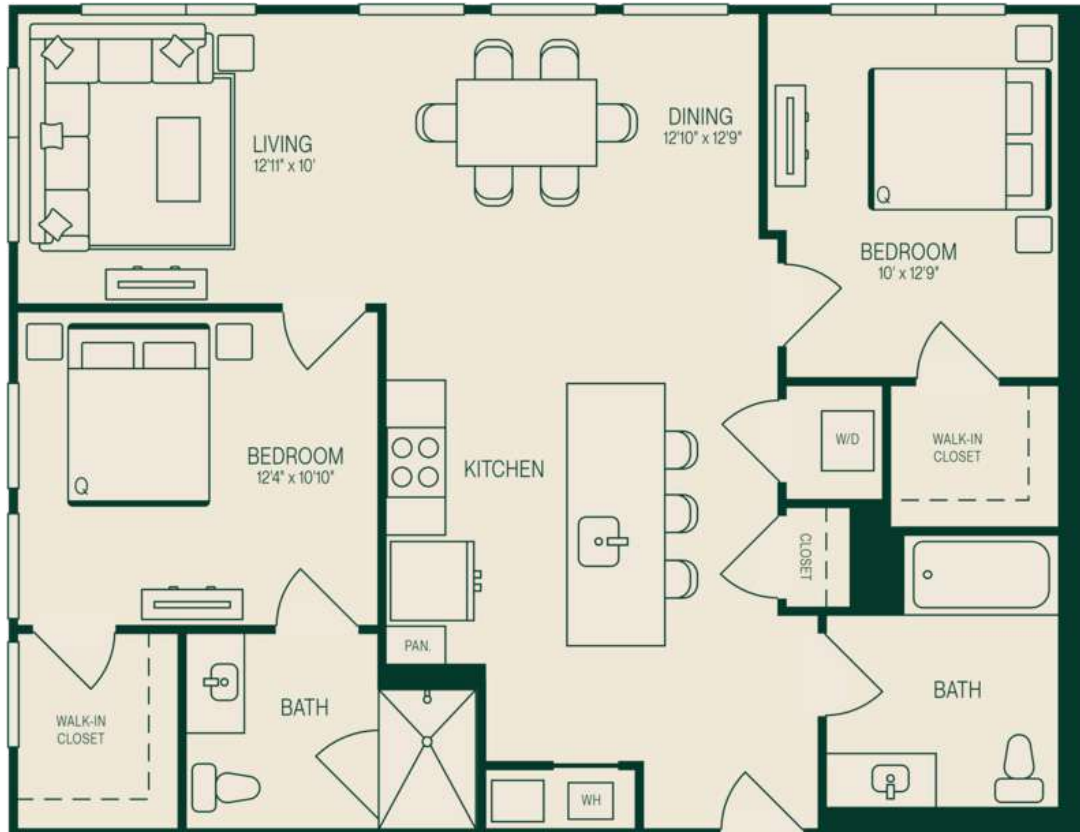

B9

2 BED / 2 BATH

1096

SQ. FT.

JADE

202 Mill Road | Everett, MA 02149

www.jadevt.com

Floor plans are artist's rendering. All dimensions are approximate. Actual product and specifications may vary in dimension or detail. Not all features are available in every rental home. Prices and availability are subject to change. Rent is based on monthly frequency. Additional fees may apply, such as but not limited to package delivery, trash, water, amenities, etc. Deposits vary. Please see a representative for details.