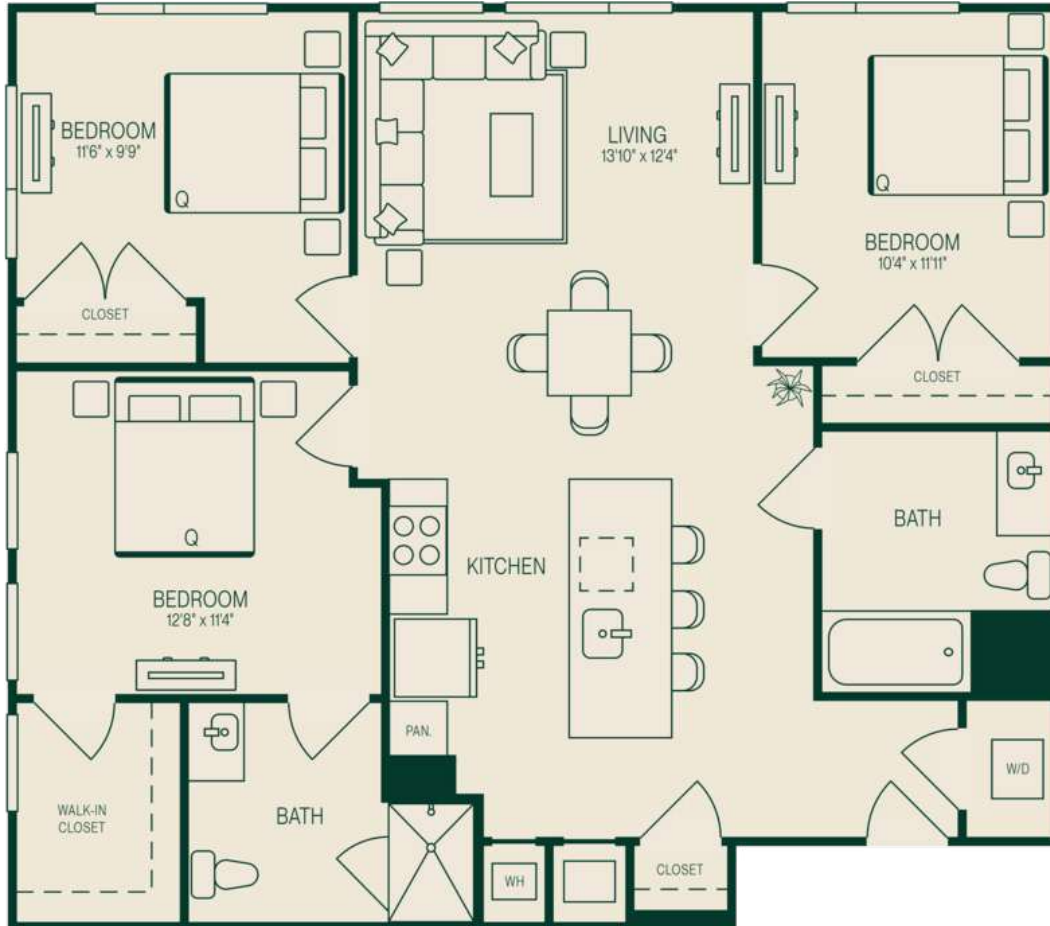

C1

3 BED / 2 BATH

1179

SQ. FT.

JADE

202 Mill Road | Everett, MA 02149

www.jadevt.com

Floor plans are artist's rendering. All dimensions are approximate. Actual product and specifications may vary in dimension or detail. Not all features are available in every rental home. Prices and availability are subject to change. Rent is based on monthly frequency. Additional fees may apply, such as but not limited to package delivery, trash, water, amenities, etc. Deposits vary. Please see a representative for details.