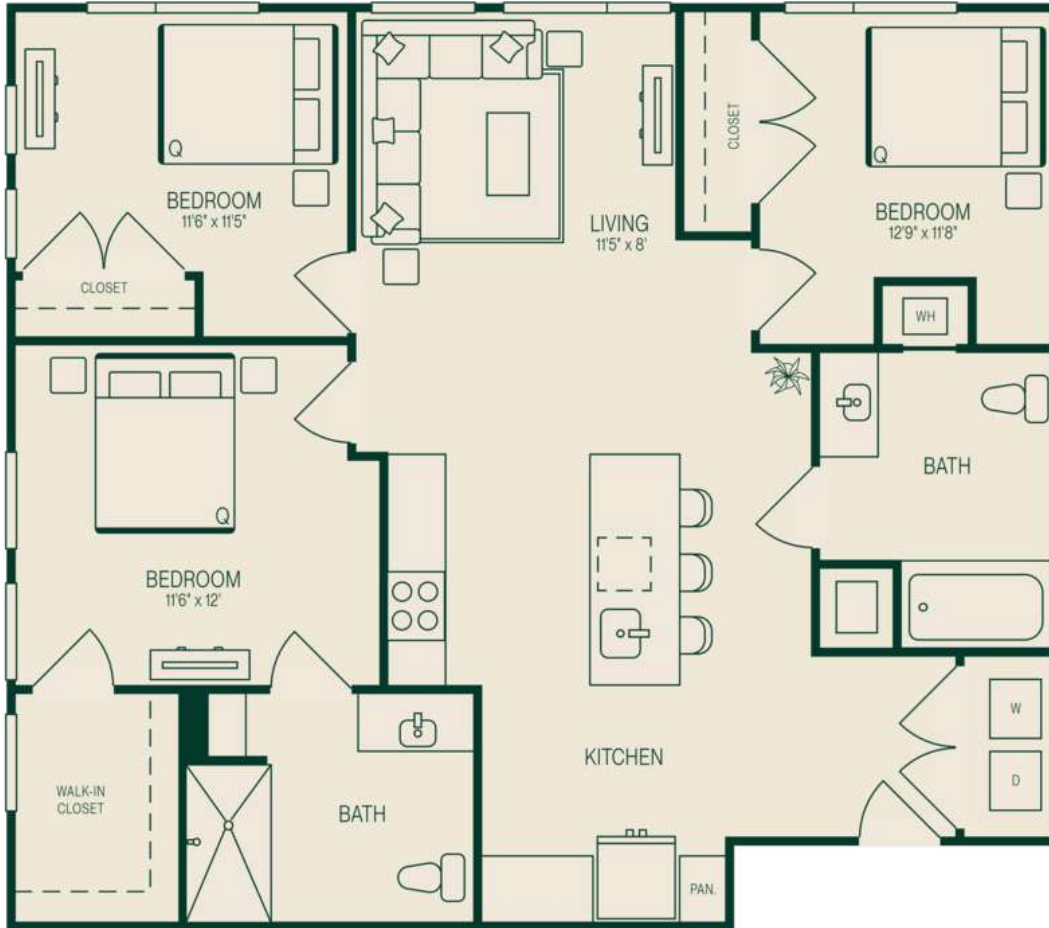

# C1H

3 BED / 2 BATH

# 1179

SQ. FT.

# JADE

202 Mill Road | Everett, MA 02149

[www.jadevt.com](http://www.jadevt.com)

Floor plans are artist's rendering. All dimensions are approximate. Actual product and specifications may vary in dimension or detail. Not all features are available in every rental home. Prices and availability are subject to change. Rent is based on monthly frequency. Additional fees may apply, such as but not limited to package delivery, trash, water, amenities, etc. Deposits vary. Please see a representative for details.