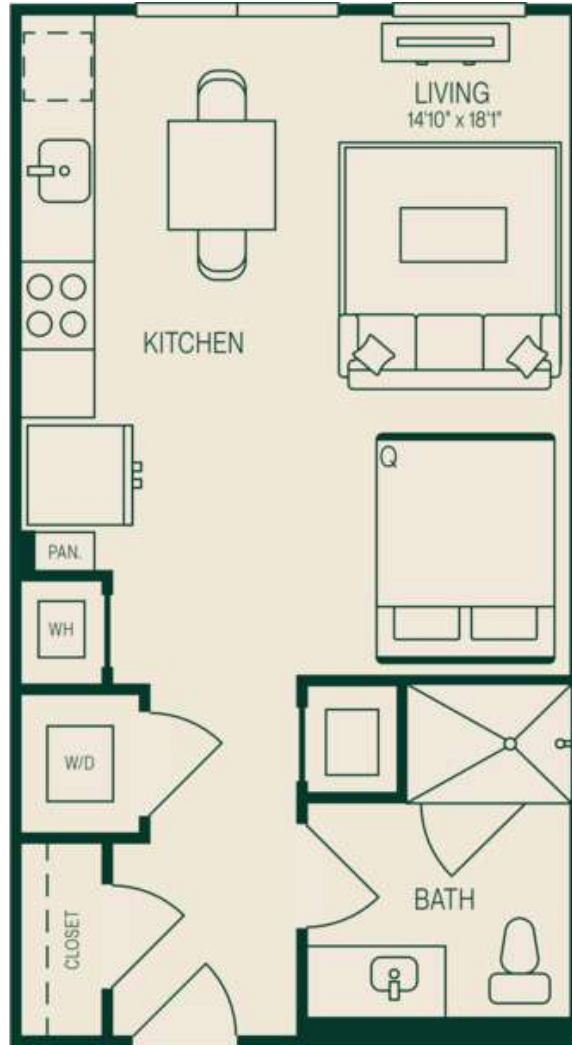

S1

STUDIO / 1 BATH

456

SQ. FT.

JADE

202 Mill Road | Everett, MA 02149

www.jadevt.com

Floor plans are artist's rendering. All dimensions are approximate. Actual product and specifications may vary in dimension or detail. Not all features are available in every rental home. Prices and availability are subject to change. Rent is based on monthly frequency. Additional fees may apply, such as but not limited to package delivery, trash, water, amenities, etc. Deposits vary. Please see a representative for details.