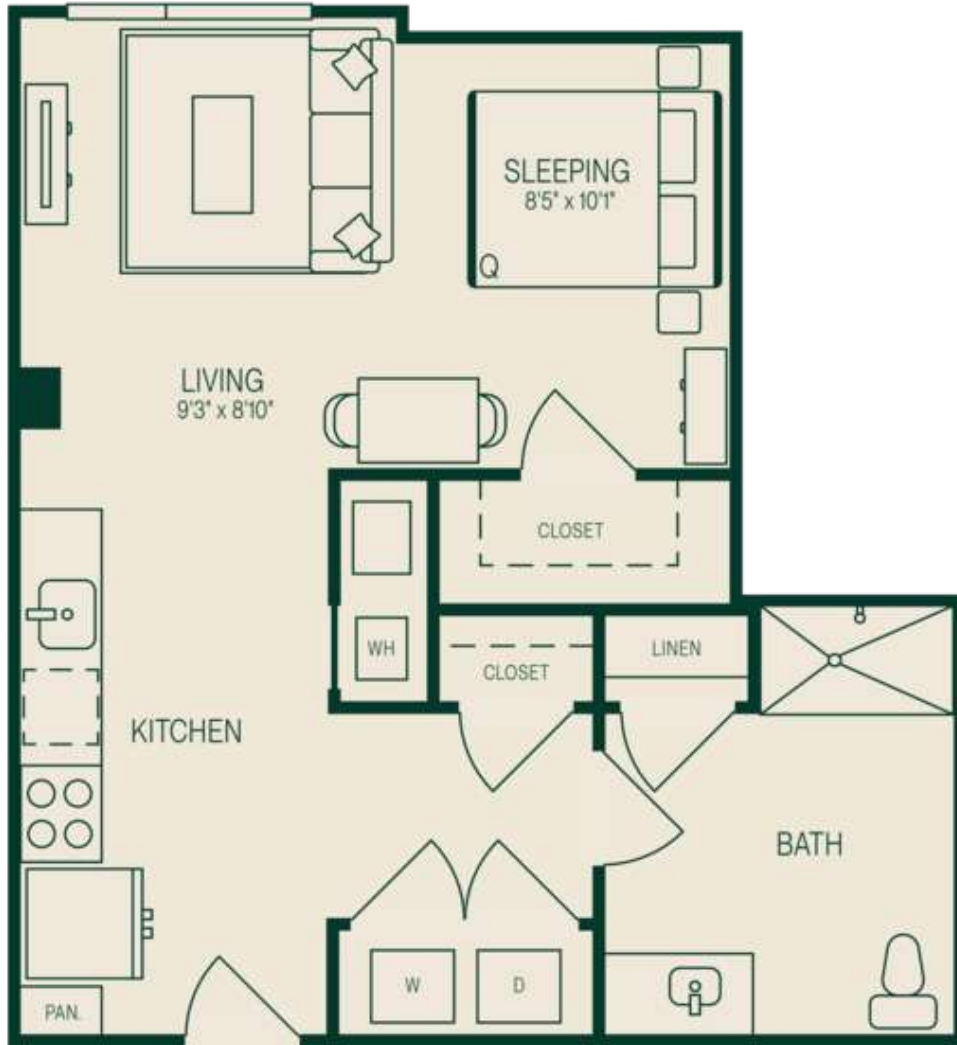

# S10.H

STUDIO / 1 BATH

# 583

SQ. FT.

# JADE

202 Mill Road | Everett, MA 02149

[www.jadevt.com](http://www.jadevt.com)

Floor plans are artist's rendering. All dimensions are approximate. Actual product and specifications may vary in dimension or detail. Not all features are available in every rental home. Prices and availability are subject to change. Rent is based on monthly frequency. Additional fees may apply, such as but not limited to package delivery, trash, water, amenities, etc. Deposits vary. Please see a representative for details.