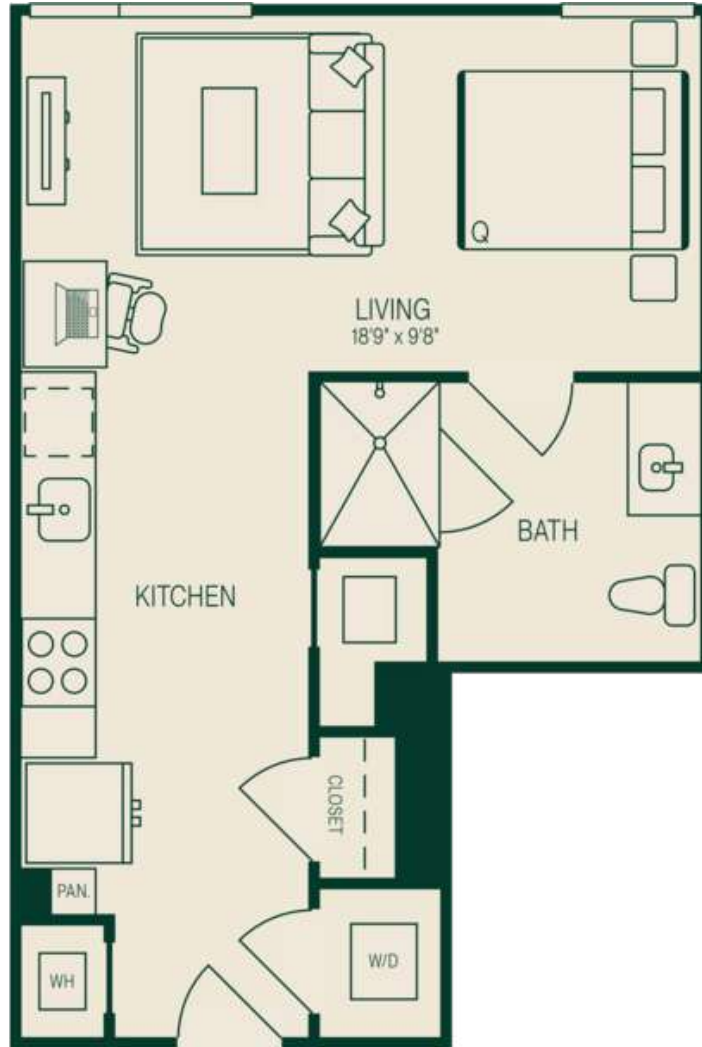

S2

STUDIO / 1 BATH

487

SQ. FT.

JADE

202 Mill Road | Everett, MA 02149

www.jadevt.com

Floor plans are artist's rendering. All dimensions are approximate. Actual product and specifications may vary in dimension or detail. Not all features are available in every rental home. Prices and availability are subject to change. Rent is based on monthly frequency. Additional fees may apply, such as but not limited to package delivery, trash, water, amenities, etc. Deposits vary. Please see a representative for details.