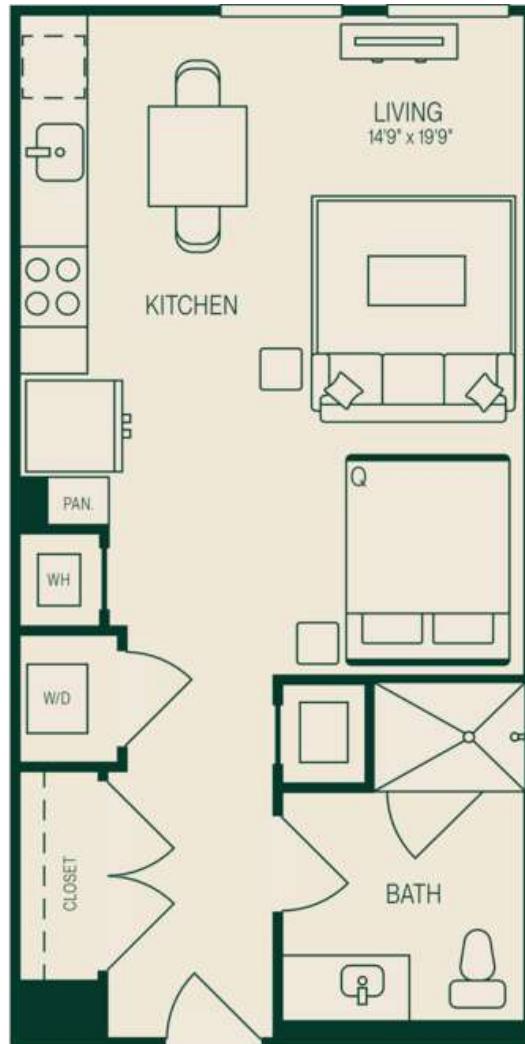

S3

STUDIO / 1 BATH

506

SQ. FT.

JADE

202 Mill Road | Everett, MA 02149

www.jadevt.com

Floor plans are artist's rendering. All dimensions are approximate. Actual product and specifications may vary in dimension or detail. Not all features are available in every rental home. Prices and availability are subject to change. Rent is based on monthly frequency. Additional fees may apply, such as but not limited to package delivery, trash, water, amenities, etc. Deposits vary. Please see a representative for details.