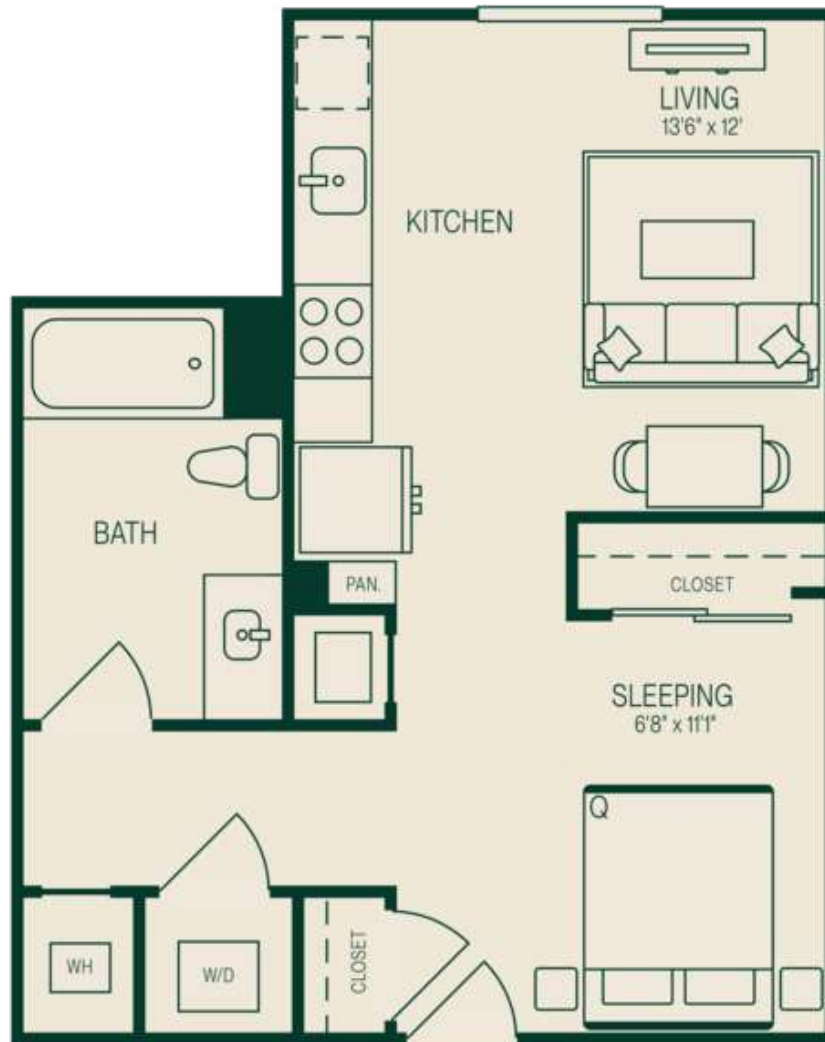

S4

STUDIO / 1 BATH

533

SQ. FT.

JADE

202 Mill Road | Everett, MA 02149

www.jadevt.com

Floor plans are artist's rendering. All dimensions are approximate. Actual product and specifications may vary in dimension or detail. Not all features are available in every rental home. Prices and availability are subject to change. Rent is based on monthly frequency. Additional fees may apply, such as but not limited to package delivery, trash, water, amenities, etc. Deposits vary. Please see a representative for details.