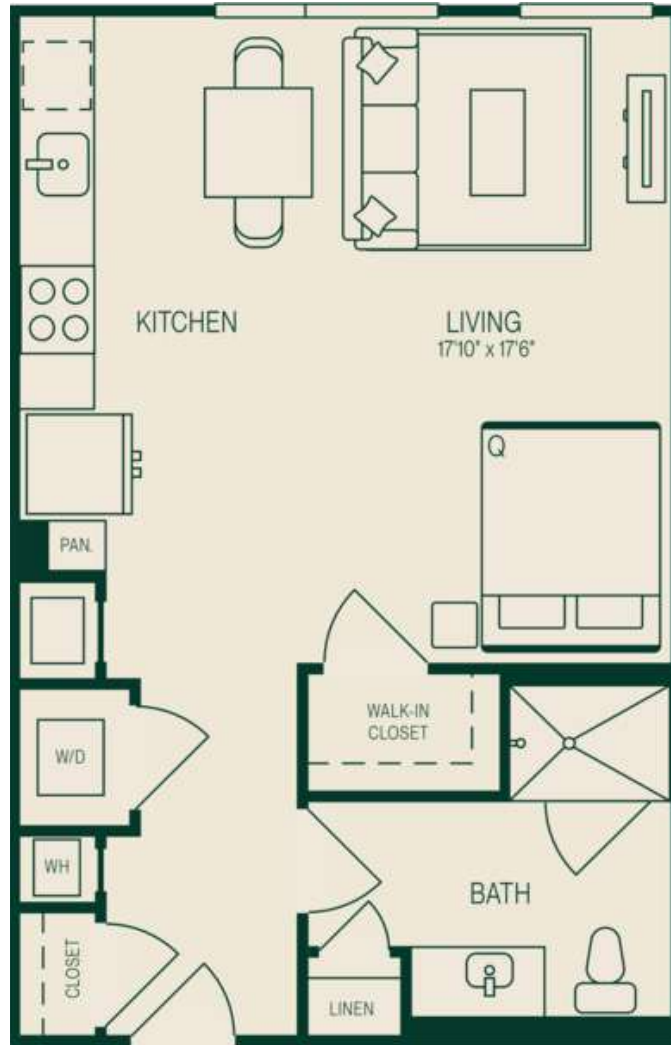

S5

STUDIO / 1 BATH

544

SQ. FT.

JADE

202 Mill Road | Everett, MA 02149

www.jadevt.com

Floor plans are artist's rendering. All dimensions are approximate. Actual product and specifications may vary in dimension or detail. Not all features are available in every rental home. Prices and availability are subject to change. Rent is based on monthly frequency. Additional fees may apply, such as but not limited to package delivery, trash, water, amenities, etc. Deposits vary. Please see a representative for details.