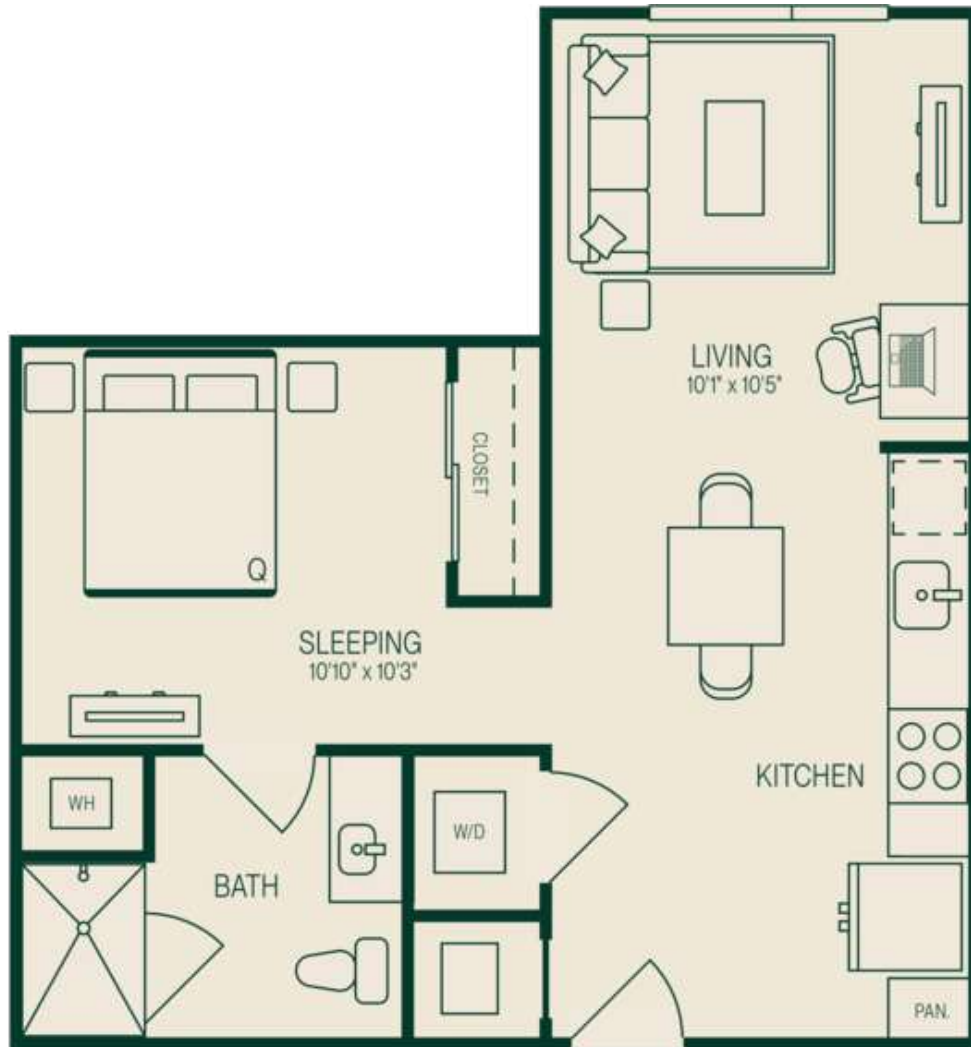

S6

STUDIO / 1 BATH

547

SQ. FT.

JADE

202 Mill Road | Everett, MA 02149

www.jadevt.com

Floor plans are artist's rendering. All dimensions are approximate. Actual product and specifications may vary in dimension or detail. Not all features are available in every rental home. Prices and availability are subject to change. Rent is based on monthly frequency. Additional fees may apply, such as but not limited to package delivery, trash, water, amenities, etc. Deposits vary. Please see a representative for details.