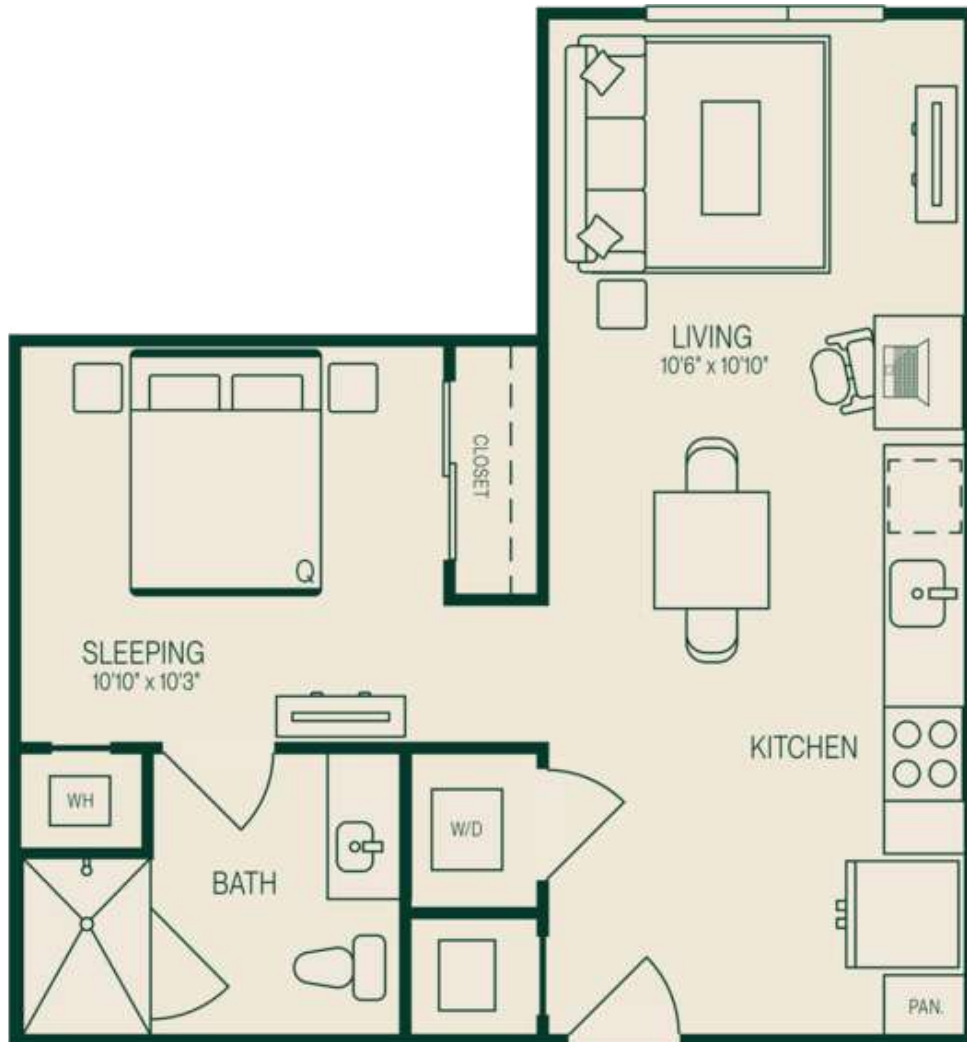

S7

STUDIO / 1 BATH

557

SQ. FT.

JADE

202 Mill Road | Everett, MA 02149

www.jadevt.com

Floor plans are artist's rendering. All dimensions are approximate. Actual product and specifications may vary in dimension or detail. Not all features are available in every rental home. Prices and availability are subject to change. Rent is based on monthly frequency. Additional fees may apply, such as but not limited to package delivery, trash, water, amenities, etc. Deposits vary. Please see a representative for details.