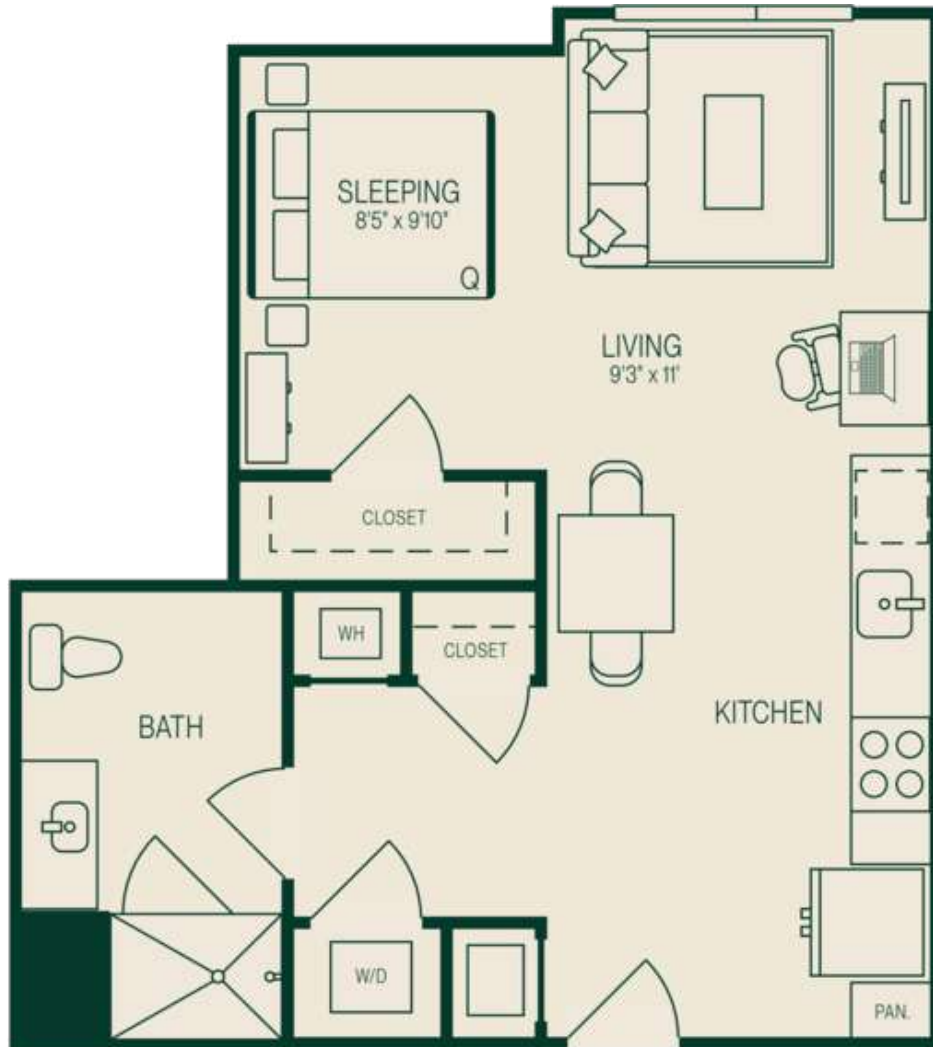

S8

STUDIO / 1 BATH

561

SQ. FT.

JADE

202 Mill Road | Everett, MA 02149

www.jadevt.com

Floor plans are artist's rendering. All dimensions are approximate. Actual product and specifications may vary in dimension or detail. Not all features are available in every rental home. Prices and availability are subject to change. Rent is based on monthly frequency. Additional fees may apply, such as but not limited to package delivery, trash, water, amenities, etc. Deposits vary. Please see a representative for details.