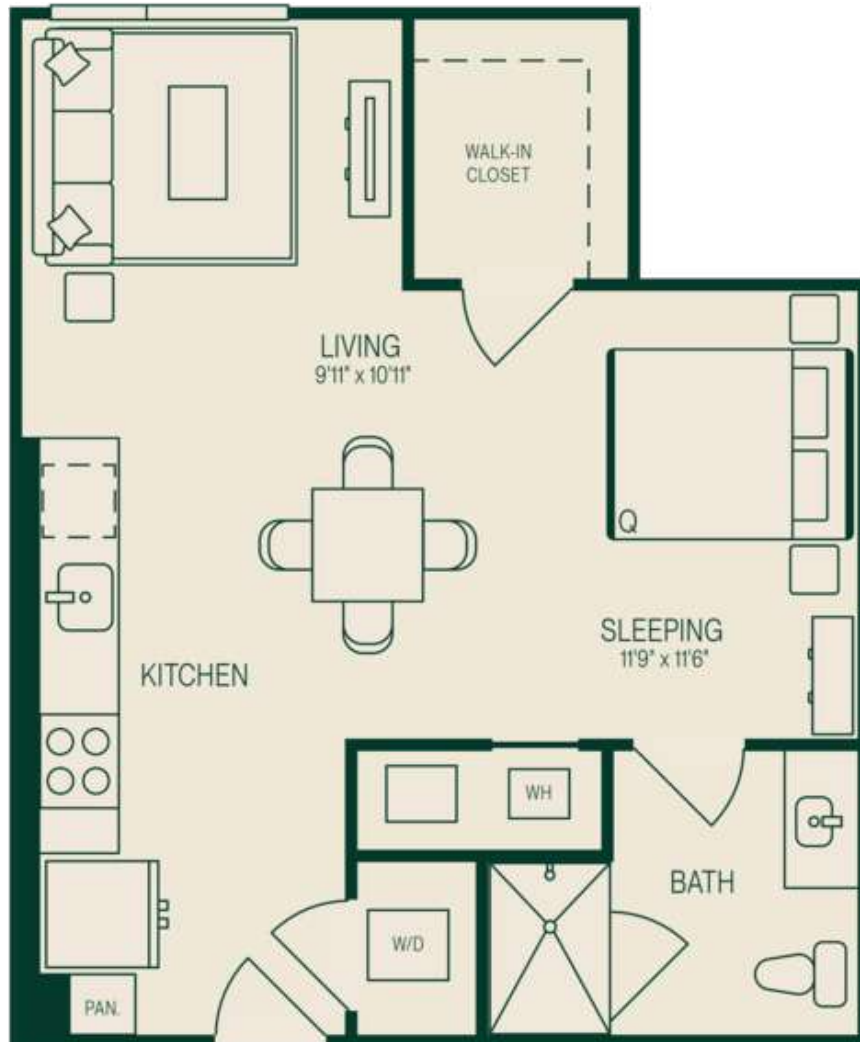

S9

STUDIO / 1 BATH

579

SQ. FT.

JADE

202 Mill Road | Everett, MA 02149

www.jadevt.com

Floor plans are artist's rendering. All dimensions are approximate. Actual product and specifications may vary in dimension or detail. Not all features are available in every rental home. Prices and availability are subject to change. Rent is based on monthly frequency. Additional fees may apply, such as but not limited to package delivery, trash, water, amenities, etc. Deposits vary. Please see a representative for details.